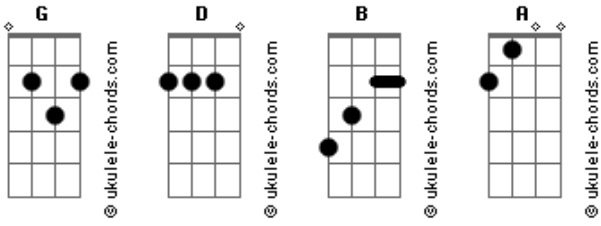

Millencolin - Jellygoose

Tom: G
Intro: D chord 4x

first verse

D B G A

interlude (I talk to myself...)

B G B G A

Acordes

Chorus