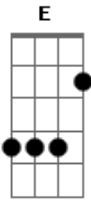

Millencolin - Friends Till The End

Tom: **D**
Intro: **B** **G** **A**

Interlude:
1st guitar

1st verse: **B / B / G / A** x4
...and you're desperate (bridge)

2nd guitar

E **G** **B** **G**

But now girl is working....

keep playing intro riff (two guitars)

Chorus: **B / G / D / A / B / G / E** ends with a gliss
go intro then 2nd verse.
Bridge and chorus again... the chords:

Go chorus and ends with a **B** slided (7th fret).

B G A D E B

Acordes

© ukulele-chords.com

© ukulele-chords.com

© ukulele-chords.com

© ukulele-chords.com

© ukulele-chords.com