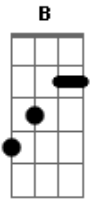

© ukulele-chords.com