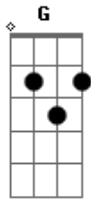

Millencolin - Friends Till The End

Tom: **D**
Intro: **B** **G** **A**

Interlude:
1st guitar

1st verse: **B / B / G / A** x4
...and you're desperate (bridge)

2nd guitar

E **G** **B** **G**

But now girl is working....

keep playing intro riff (two guitars)

Chorus: **B / G / D / A / B / G / E** ends with a gliss
go intro then 2nd verse.
Bridge and chorus again... the chords:

Go chorus and ends with a **B** slided (7th fret).

B G A D E B

Acordes

© ukulele-chords.com

© ukulele-chords.com

© ukulele-chords.com

© ukulele-chords.com

© ukulele-chords.com