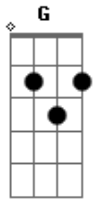

Millencolin - Bullion

Tom: **G**
Intro:

2x

2x

First verse (second is the same).

D A G B A Keep playing first notes
quicly. play 2 times than

these last few years...

/ slide

I'm gonna change...

D A B G

sounds like this.

D A B G

...I think it

That's the end.

Acordes

© ukulele-chords.com