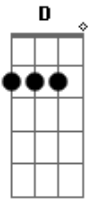

Millencolin - Bullion

Tom: **G**
Intro:

2x

2x

First verse (second is the same).

D A G B A Keep playing first notes
quicly. play 2 times than

these last few years... / slide

I'm gonna change...

D A B G

D A B G ...I think it
sounds like this.

That's the end.

Acordes

© ukulele-chords.com

© ukulele-chords.com

© ukulele-chords.com

© ukulele-chords.com