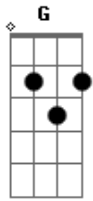

Millencolin - Bullion

Tom: **G**
Intro:

2x

2x

First verse (second is the same).

D A G B A Keep playing first notes
quicly. play 2 times than

these last few years... / slide

I'm gonna change...

D A B G

D A B G ...I think it
sounds like this.

That's the end.

Acordes

© ukulele-chords.com

© ukulele-chords.com

© ukulele-chords.com

© ukulele-chords.com