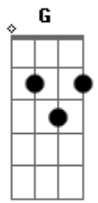

© ukulele-chords.com