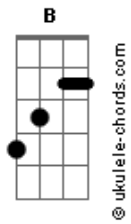

Millencolin - Airhead

Tom: **B**
Intro: Part 1

Intro: Part 2 (Play it ska)

Verse (Play it ska)

Chorus
1:st guitar

Acordes

Chorus
2:nd guitar (play it during the 2 first times)

Then play intro, verse and chorus

Interlude

During solo play same chords as verse. Ends with same chords as chorus.