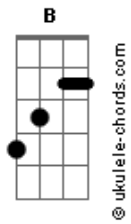

# Millencolin - Airhead

Tom: **B**  
Intro: Part 1

Intro: Part 2 (Play it ska)

Verse (Play it ska)

Chorus  
1:st guitar

## Acordes

Chorus  
2:nd guitar (play it during the 2 first times)

Then play intro, verse and chorus

Interlude

During solo play same chords as verse. Ends with same chords as chorus.