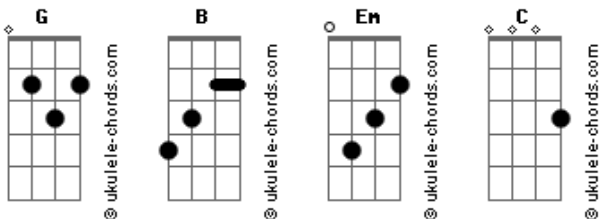

MM you're my baby
And your sweet sweet sun makes me crazy
MM you're my baby
I want to lay you down and see how you amaze me

```
E|-----|
B|-----|
G|-----|
D|-----| 4x
A|-2-----1-2-3-----0-1-|
E|---3-2-0-----0-2-3-----|
```

(B Em C G)

You push me up to the inglorious shadows of a craving
And if we fall we blow up like exponential assembly
I never thought that some training can stand
Your mind from behaving
Did you forget the joy you've reaped
And all the times that we made it
We were the pink gold soldiers of the century of blissful
We were 1969
We were Jimmy and Janice
We are the prophets of the sails
We choose the way of dimension
We are caught up from the amount
Of the frenetic love tension

MM you're my baby
And your sweet sweet sun makes me crazy
MM you're my baby
I want to lay you down and see how you amaze me

```
E|-----|
B|-----|
G|-----| 4x
D|-----|
A|-2-----1-2-3-----0-1-|
E|---3-2-0-----0-2-3-----|
```

Bridge

```
      4x      4x      4x      4x
E|-2-2-x-x-|7-7-x-x-|3-3-x-x-|10-10-x-x-|
B|-4-4-x-x-|8-8-x-x-|5-5-x-x-|12-12-x-x-|
G|-4-4-x-x-|9-9-x-x-|5-5-x-x-|12-12-x-x-|
D|-4-4-x-x-|9-9-x-x-|5-5-x-x-|12-12-x-x-|
A|-2-2-x-x-|7-7-x-x-|3-3-x-x-|10-10-x-x-|
E|-----|-----|-----|-----|
```

2x 2x 2x

Acordes

```
E|-----11-----11----11-|-----12-----12----12-|-----
--12-----12----12-|-----|-----
-----|
B|-12--12----12-12----12----| -12--12----12-12----12----| -13-
-13----13-13----13----| -12--12----12--12-| -12-12-12-12-11-
-10--8--7--5-|
G|-----|-----|-----|-----|
-----| -12--12----12--12-| -12-12-12-12-11--10-
-8--7--5-|
D|-----|-----|-----|-----|
-----|Guitarra 2
-----|-----|-----|-----|
-----|
A|-----|-----|-----|-----|
-----|-----|-----|-----|
-----|
E|-----|-----|-----|-----|
-----|-----|-----|-----|
-----|
```

(B Em C G)

You push me up to the inglorious shadows of a craving
And if we fall we blow up like exponential assembly
I never thought that some training can stand
Your mind from behaving
Did you forget the joy you've reaped
And all the times when we made it
We were the pink gold soldiers
Of the century of blissful
We were 1969
We were Jimmy and Janice
We are the prophets of the sails
We choose the way of dimension
We are caught up from the amount
Of the frenetic love tension

MM you're my baby
And your sweet sweet sun makes me crazy
MM you're my baby
I want to lay you down and see how you amaze me

```
E|-----|
B|-----|
G|-----|
D|-----| 12x
A|-2-----1-2-3-----0-1-|
E|---3-2-0-----0-2-3-----|
```

```
      2x      2x
E|-2-2-x-x-| -7--7-x-x-| -2-2-x-x-2--2-x-x-2--2-x-x-| -2-2-
-7-|
B|-4-4-x-x-| -8--8-x-x-| -4-4-x-x-4--4-x-x-4--4-x-x-| -4-4-
-8-|
G|-4-4-x-x-| -9--9-x-x-| -4-4-x-x-4--4-x-x-4--4-x-x-| -4-4-
-9-|
D|-4-4-x-x-| -9--9-x-x-| -4-4-x-x-4--4-x-x-4--4-x-x-| -4-4-
-9-|
A|-2-2-x-x-| -7--7-x-x-| -2-2-x-x-2--2-x-x-2--2-x-x-| -2-2-
-7-|
E|-----|-----|-----|-----|
--|
```