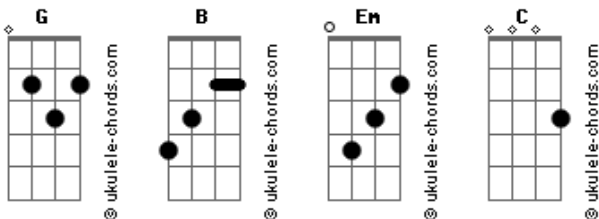

MM you're my baby
And your sweet sweet sun makes me crazy
MM you're my baby
I want to lay you down and see how you amaze me

```
E|-----|
B|-----|
G|-----|
D|-----| 4x
A|-2-----1-2-3-----0-1-|
E|---3-2-0-----0-2-3-----|
```

(B Em C G)

You push me up to the inglorious shadows of a craving
And if we fall we blow up like exponential assembly
I never thought that some training can stand
Your mind from behaving
Did you forget the joy you've reaped
And all the times that we made it
We were the pink gold soldiers of the century of blissful
We were 1969
We were Jimmy and Janice
We are the prophets of the sails
We choose the way of dimension
We are caught up from the amount
Of the frenetic love tension

MM you're my baby
And your sweet sweet sun makes me crazy
MM you're my baby
I want to lay you down and see how you amaze me

```
E|-----|
B|-----|
G|-----| 4x
D|-----|
A|-2-----1-2-3-----0-1-|
E|---3-2-0-----0-2-3-----|
```

Bridge

```
      4x      4x      4x      4x
E|-2-2-x-x-|7-7-x-x-|3-3-x-x-|10-10-x-x-|
B|-4-4-x-x-|8-8-x-x-|5-5-x-x-|12-12-x-x-|
G|-4-4-x-x-|9-9-x-x-|5-5-x-x-|12-12-x-x-|
D|-4-4-x-x-|9-9-x-x-|5-5-x-x-|12-12-x-x-|
A|-2-2-x-x-|7-7-x-x-|3-3-x-x-|10-10-x-x-|
E|-----|-----|-----|-----|
```

2x 2x 2x

Acordes

```
E|-----11-----11----11-|-----12-----12----12-|-----
--12-----12----12-|-----|-----
-----|
B|-12--12----12-12----12----|12--12----12-12----12----|13-
-13----13-13----13----|12--12----12--12-|12-12-12-12-11-
-10--8--7--5-|
G|-----|-----|-----|-----|
-----|12--12----12--12-|12-12-12-12-11--10-
-8--7--5-|
D|-----|-----|-----|-----|
-----|Guitarra 2
-----|-----|-----|-----|
-----|
A|-----|-----|-----|-----|
-----|-----|-----|-----|
-----|
E|-----|-----|-----|-----|
-----|-----|-----|-----|
-----|
```

(B Em C G)

You push me up to the inglorious shadows of a craving
And if we fall we blow up like exponential assembly
I never thought that some training can stand
Your mind from behaving
Did you forget the joy you've reaped
And all the times when we made it
We were the pink gold soldiers
Of the century of blissful
We were 1969
We were Jimmy and Janice
We are the prophets of the sails
We choose the way of dimension
We are caught up from the amount
Of the frenetic love tension

MM you're my baby
And your sweet sweet sun makes me crazy
MM you're my baby
I want to lay you down and see how you amaze me

```
E|-----|
B|-----|
G|-----|
D|-----| 12x
A|-2-----1-2-3-----0-1-|
E|---3-2-0-----0-2-3-----|
```

```
      2x      2x
E|-2-2-x-x-|-7-7-x-x-|-2-2-x-x-2--2-x-x-2--2-x-x-|-2-2-
-7-|
B|-4-4-x-x-|-8-8-x-x-|-4-4-x-x-4--4-x-x-4--4-x-x-|-4-4-
-8-|
G|-4-4-x-x-|-9-9-x-x-|-4-4-x-x-4--4-x-x-4--4-x-x-|-4-4-
-9-|
D|-4-4-x-x-|-9-9-x-x-|-4-4-x-x-4--4-x-x-4--4-x-x-|-4-4-
-9-|
A|-2-2-x-x-|-7-7-x-x-|-2-2-x-x-2--2-x-x-2--2-x-x-|-2-2-
-7-|
E|-----|-----|-----|-----|
--|
```