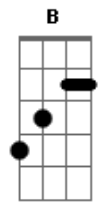

Ab A E
You think you're so special cause you're living in pain
Ab A E
There's a reason why everybody you touch ends up insane
Ab A E
And I keep crawling back
Ab
I hope you had a really good time
A E
Making me lose my mind

Acordes

© ukulele-chords.com

© ukulele-chords.com

© ukulele-chords.com

© ukulele-chords.com

© ukulele-chords.com

© ukulele-chords.com

Ab A E
Are you saying that we're history of yesterday
Ab A E
Now you tell all your friends it was bad anyway
Ab A
Why don't you just tell'em it was
E
All just a joke it was never love
Ab A E
I just can't wait to see cry
(E)