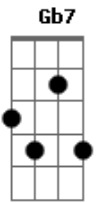

Ab A E
You think you're so special cause you're living in pain
Ab A E
There's a reason why everybody you touch ends up insane
Ab A E
And I keep crawling back
Ab
I hope you had a really good time
A E
Making me lose my mind

Acordes

© ukulele-chords.com

© ukulele-chords.com

© ukulele-chords.com

© ukulele-chords.com

© ukulele-chords.com

© ukulele-chords.com

Ab A E
Are you saying that we're history of yesterday
Ab A E
Now you tell all your friends it was bad anyway
Ab A
Why don't you just tell'em it was
E
All just a joke it was never love
Ab A E
I just can't wait to see cry
(E)

Ab A
Are you sayin'?
Gbm Gb7
Are you really sayin'?
E Ab
Are you, are you, are you?
A B
Are you really sayin'? Yeah

Ab A E
Are you saying that we're history of yesterday
Ab A E
Now you tell all your friends it was bad anyway
Ab A
Why don't you just tell'em it was
E
All just a joke it was never love
Ab A E
I just can't wait to see cry