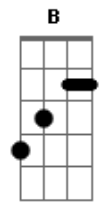

Ab A E
You think you're so special cause you're living in pain
Ab A E
There's a reason why everybody you touch ends up insane
Ab A E
And I keep crawling back
Ab
I hope you had a really good time
A E
Making me lose my mind

Acordes

© ukulele-chords.com

© ukulele-chords.com

© ukulele-chords.com

© ukulele-chords.com

© ukulele-chords.com

© ukulele-chords.com

Ab A E
Are you saying that we're history of yesterday
Ab A E
Now you tell all your friends it was bad anyway
Ab A
Why don't you just tell'em it was
E
All just a joke it was never love
Ab A E
I just can't wait to see cry
(E)