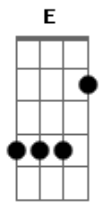

Milky Chance - History Of Yesterday (feat. Charlotte Cardin)

tom:
E

Intro: E

Ab A E
Uhhhh
Ab A E
Uhhhh
Ab A
Uhhhh

Have you ever noticed that I went all in
But
Ab A
Youuu

Bust it all up now I'm free falling
And I'm still falling back to you
But I never wanted to

I hope you had a real good time
A E
Making me lose my mind

Ab A E
Are you saying that we're history of yesterday
Ab A E
Now you tell all your friends it was bad anyway
Ab A
Why don't you just tell'em it was
E
All just a joke it was never love
Ab A E
I just can't wait to see cry

Ab A E
You think you're so special cause you're living in pain
Ab A E
There's a reason why everybody you touch ends up insane
Ab A E
And I keep crawling back
Ab
I hope you had a really good time
A E
Making me lose my mind

Acordes

© ukulele-chords.com