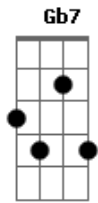

Ab A E
You think you're so special cause you're living in pain
Ab A E
There's a reason why everybody you touch ends up insane
Ab A E
And I keep crawling back
Ab
I hope you had a really good time
A E
Making me lose my mind

Acordes

© ukulele-chords.com

© ukulele-chords.com

© ukulele-chords.com

© ukulele-chords.com

© ukulele-chords.com

© ukulele-chords.com

Ab A E
Are you saying that we're history of yesterday
Ab A E
Now you tell all your friends it was bad anyway
Ab A
Why don't you just tell'em it was
E
All just a joke it was never love
Ab A E
I just can't wait to see cry
(E)