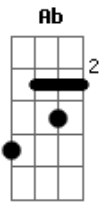

© ukulele-chords.com