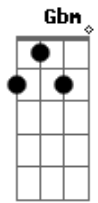

Ab A E
You think you're so special cause you're living in pain
Ab A E
There's a reason why everybody you touch ends up insane
Ab A E
And I keep crawling back
Ab
I hope you had a really good time
A E
Making me lose my mind

Acordes

© ukulele-chords.com

© ukulele-chords.com

© ukulele-chords.com

© ukulele-chords.com

© ukulele-chords.com

© ukulele-chords.com

Ab A E
Are you saying that we're history of yesterday
Ab A E
Now you tell all your friends it was bad anyway
Ab A
Why don't you just tell'em it was
E
All just a joke it was never love
Ab A E
I just can't wait to see cry
(E)

Ab A
Are you sayin'?
Gbm Gb7
Are you really sayin'?
E Ab
Are you, are you, are you?
A B
Are you really sayin'? Yeah

Ab A E
Are you saying that we're history of yesterday
Ab A E
Now you tell all your friends it was bad anyway
Ab A
Why don't you just tell'em it was
E
All just a joke it was never love
Ab A E
I just can't wait to see cry