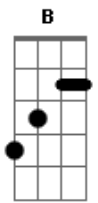

Ab A E
You think you're so special cause you're living in pain
Ab A E
There's a reason why everybody you touch ends up insane
Ab A E
And I keep crawling back
Ab
I hope you had a really good time
A E
Making me lose my mind

Acordes

© ukulele-chords.com

© ukulele-chords.com

© ukulele-chords.com

© ukulele-chords.com

© ukulele-chords.com

© ukulele-chords.com

Ab A E
Are you saying that we're history of yesterday
Ab A E
Now you tell all your friends it was bad anyway
Ab A
Why don't you just tell'em it was
E
All just a joke it was never love
Ab A E
I just can't wait to see cry
(E)

Ab A
Are you sayin'?
Gbm Gb7
Are you really sayin'?
E Ab
Are you, are you, are you?
A B
Are you really sayin'? Yeah

Ab A E
Are you saying that we're history of yesterday
Ab A E
Now you tell all your friends it was bad anyway
Ab A
Why don't you just tell'em it was
E
All just a joke it was never love
Ab A E
I just can't wait to see cry