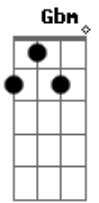

Ab A E
You think you're so special cause you're living in pain
Ab A E
There's a reason why everybody you touch ends up insane
Ab A E
And I keep crawling back
Ab
I hope you had a really good time
A E
Making me lose my mind

Acordes

© ukulele-chords.com

© ukulele-chords.com

© ukulele-chords.com

© ukulele-chords.com

© ukulele-chords.com

© ukulele-chords.com

Ab A E
Are you saying that we're history of yesterday
Ab A E
Now you tell all your friends it was bad anyway
Ab A
Why don't you just tell'em it was
E
All just a joke it was never love
Ab A E
I just can't wait to see cry
(E)

Ab A
Are you sayin'?
Gbm Gb7
Are you really sayin'?
E Ab
Are you, are you, are you?
A B
Are you really sayin'? Yeah

Ab A E
Are you saying that we're history of yesterday
Ab A E
Now you tell all your friends it was bad anyway
Ab A
Why don't you just tell'em it was
E
All just a joke it was never love
Ab A E
I just can't wait to see cry