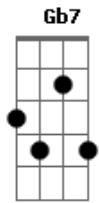

Ab A E
You think you're so special cause you're living in pain
Ab A E
There's a reason why everybody you touch ends up insane
Ab A E
And I keep crawling back
Ab
I hope you had a really good time
A E
Making me lose my mind

Acordes

© ukulele-chords.com

© ukulele-chords.com

© ukulele-chords.com

© ukulele-chords.com

© ukulele-chords.com

© ukulele-chords.com

Ab A E
Are you saying that we're history of yesterday
Ab A E
Now you tell all your friends it was bad anyway
Ab A
Why don't you just tell'em it was
E
All just a joke it was never love
Ab A E
I just can't wait to see cry
(E)