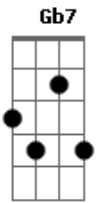

Ab A E
You think you're so special cause you're living in pain
Ab A E
There's a reason why everybody you touch ends up insane
Ab A E
And I keep crawling back
Ab
I hope you had a really good time
A E
Making me lose my mind

Acordes

© ukulele-chords.com

© ukulele-chords.com

© ukulele-chords.com

© ukulele-chords.com

© ukulele-chords.com

© ukulele-chords.com

Ab A E
Are you saying that we're history of yesterday
Ab A E
Now you tell all your friends it was bad anyway
Ab A
Why don't you just tell'em it was
E
All just a joke it was never love
Ab A E
I just can't wait to see cry
(E)

Ab A
Are you sayin'?
Gbm Gb7
Are you really sayin'?
E Ab
Are you, are you, are you?
A B
Are you really sayin'? Yeah

Ab A E
Are you saying that we're history of yesterday
Ab A E
Now you tell all your friends it was bad anyway
Ab A
Why don't you just tell'em it was
E
All just a joke it was never love
Ab A E
I just can't wait to see cry