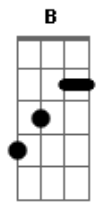

Ab A E
You think you're so special cause you're living in pain
Ab A E
There's a reason why everybody you touch ends up insane
Ab A E
And I keep crawling back
Ab
I hope you had a really good time
A E
Making me lose my mind

Acordes

© ukulele-chords.com

© ukulele-chords.com

© ukulele-chords.com

© ukulele-chords.com

© ukulele-chords.com

© ukulele-chords.com

Ab A E
Are you saying that we're history of yesterday
Ab A E
Now you tell all your friends it was bad anyway
Ab A
Why don't you just tell'em it was
E
All just a joke it was never love
Ab A E
I just can't wait to see cry
(E)

Ab A
Are you sayin'?
Gbm Gb7
Are you really sayin'?
E Ab
Are you, are you, are you?
A B
Are you really sayin'? Yeah

Ab A E
Are you saying that we're history of yesterday
Ab A E
Now you tell all your friends it was bad anyway
Ab A
Why don't you just tell'em it was
E
All just a joke it was never love
Ab A E
I just can't wait to see cry