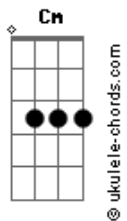

[Pré-Refrão]

Bb Eb
Where I wanna go on the run
Gm Eb
To eden's house, didn't know
Bb Eb
You can always run away from that feeling
Gm
No one ever makes me stay
Eb
When your heart is bleeding, always bleeding

[Segunda Parte]

Bb
And up and down is all we go
Eb
And little lies is what we know
Bb
So, what's the purpose of the show?
Eb
Emotionally overflow
Gm Eb
And even on a silent day, still I don't know

[Pré-Refrão]

Bb Eb
Where I wanna go on the run
Gm Eb
To eden's house, didn't know
Bb Eb
You can always run away from that feeling

Acordes

Gm
No one ever makes me stay
Eb
When your heart is bleeding, always bleeding

[Refrão]