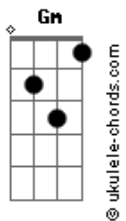

Milky Chance - Eden's House (feat. Ladysmith Black Mambazo)

tom: Eb

Cm
Place without a hand
Gm
I framed it like a photograph
Cm
We glorify our golden days
Gm
And all we do is fade away
Cm
And even on a silent day
Gm
Still I don't know

[Pré-Refrão]

Bb Eb
Where I wanna go on the run
Gm Eb
To eden's house, didn't know
Bb Eb
You can always run away from that feeling
Gm
No one ever makes me stay
Eb
When your heart is bleeding, always bleeding

[Segunda Parte]

Bb
And up and down is all we go
Eb
And little lies is what we know
Bb
So, what's the purpose of the show?
Eb
Emotionally overflow
Gm Eb
And even on a silent day, still I don't know

[Pré-Refrão]

Bb Eb
Where I wanna go on the run
Gm Eb
To eden's house, didn't know
Bb Eb
You can always run away from that feeling

Acordes

Gm
No one ever makes me stay
Eb
When your heart is bleeding, always bleeding

[Refrão]

Bb
Run away, run away
Eb
Run away, run away
Gm
Run away, run away (aye, shit)
Eb
Run away, run away (we were on the run)
Bb
We were on the run, we were on the run
Eb
We were on the run, we were on the run
Gm
(We were on the run) We were on the run, on the run
Eb
(We were on the run) We were on the run, on the run
Bb
We were on the run, on the run (we were on the run, aye shit)
Eb
We were on the run, we were on the run
Gm
We were on the run, we were on the run
Eb
We were on the run (we were on the run)

[Refrão Final]

Bb Eb
You can always run away from that feeling (we were on the run, on the run)
Gm
No one ever makes you stay (we were on the run, on the run)
Eb
When your heart is bleeding, always bleeding (we were on the run, on the run)

[Final]

Bb Eb
Where I wanna go on the run
Gm Eb
To eden's house, didn't know