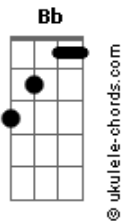

[Pré-Refrão]

Bb Eb
Where I wanna go on the run
Gm Eb
To eden's house, didn't know
Bb Eb
You can always run away from that feeling
Gm
No one ever makes me stay
Eb
When your heart is bleeding, always bleeding

[Segunda Parte]

Bb
And up and down is all we go
Eb
And little lies is what we know
Bb
So, what's the purpose of the show?
Eb
Emotionally overflow
Gm Eb
And even on a silent day, still I don't know

[Pré-Refrão]

Bb Eb
Where I wanna go on the run
Gm Eb
To eden's house, didn't know
Bb Eb
You can always run away from that feeling

Acordes

Gm
No one ever makes me stay
Eb
When your heart is bleeding, always bleeding

[Refrão]