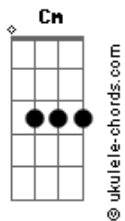

Milky Chance - Eden's House (feat. Ladysmith Black Mambazo)

tom:
 Eb
 Place without a hand
 Cm
 I framed it like a photograph
 Cm
 We glorify our golden days
 Gm
 And all we do is fade away
 Cm
 And even on a silent day
 Gm
 Still I don't know

[Pré-Refrão]

Bb Eb
 Where I wanna go on the run
 Gm Eb
 To eden's house, didn't know
 Bb Eb
 You can always run away from that feeling
 Gm
 No one ever makes me stay
 Eb
 When your heart is bleeding, always bleeding

[Pré-Refrão]

Bb Eb
 Where I wanna go on the run
 Gm Eb
 To eden's house, didn't know
 Bb Eb
 You can always run away from that feeling

Acordes

Gm
 No one ever makes me stay
 Eb
 When your heart is bleeding, always bleeding
 [Refrão]