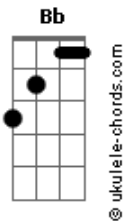

Milky Chance - Eden's House (feat. Ladysmith Black Mambazo)

tom:
 Eb
 Place without a hand
 Cm
 I framed it like a photograph
 Cm
 We glorify our golden days
 Gm
 And all we do is fade away
 Cm
 And even on a silent day
 Gm
 Still I don't know

[Pré-Refrão]

Bb Eb
 Where I wanna go on the run
 Gm Eb
 To eden's house, didn't know
 Bb Eb
 You can always run away from that feeling
 Gm
 No one ever makes me stay
 Eb
 When your heart is bleeding, always bleeding

[Pré-Refrão]

Bb Eb
 Where I wanna go on the run
 Gm Eb
 To eden's house, didn't know
 Bb Eb
 You can always run away from that feeling

Acordes

Gm
 No one ever makes me stay
 Eb
 When your heart is bleeding, always bleeding
 [Refrão]