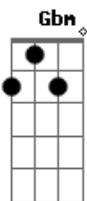

© ukulele-chords.com