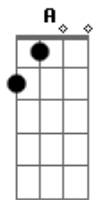

Milky Chance - Down By The River

Tom: A

O dedilhado segue por toda a música

Gbm (2x)

Gbm A
Down by the river I was drawn by your grace
E Bm
into tempest of oblivion and to the lovers-place
Gbm A
I was stucked in a puddle full of tears and unwise
E Bm
dark doings now I know that we've paid unlike
Gbm A
Honey I know hey when we walked arm in arm
E Bm
I felt like we can throw away the falseness of our past
Gbm A
And I know too it's been the hardest day for you

E Bm
let's throw them out the window that's what those lovers do
Gbm A E Bm (4x)
Gbm A
Down by the river I was drawn by your grace
E Bm
into tempest of oblivion and to the lovers-place
Gbm A
I was stucked in a puddle full of tears and unwise
E Bm
dark doings now I know that we've paid unlike
Gbm A
Honey I know hey when we walked arm in arm
E Bm
I felt like we can throw away the falseness of our past
Gbm A
And I know too it's been the hardest day for you
E Bm
let's throw them out the window that's what those lovers do

Acordes