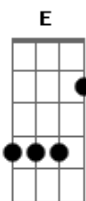

© ukulele-chords.com