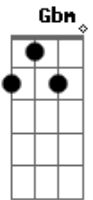

© ukulele-chords.com

© ukulele-chords.com