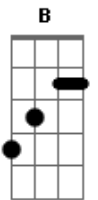

© ukulele-chords.com