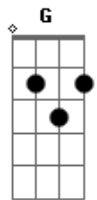

© ukulele-chords.com