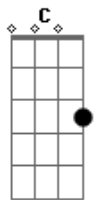

© ukulele-chords.com