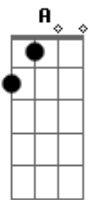

© ukulele-chords.com