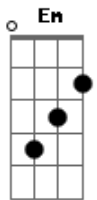

© ukulele-chords.com