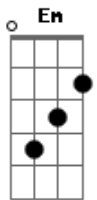

Miley Cyrus - You're Gonna Make Me Lonesome When You Go

Tom: B

(com acordes na forma de
Capotraste na 4ª casa
Intro: G G Em C G D G

I've seen love go by my door
It's never been this close before
Never been so easy or so slow
Been shooting in the dark too long
When somethin's not right it's wrong
Yer gonna make me lonesome when you go

Yer gonna have to leave me now, I know
But I'll see you in the sky above

In the tall grass, in the ones I love
Yer gonna make me lonesome when you go
Yer gonna make me lonesome when you go
Yer gonna make me lonesome when you go

Outro: G G Em C G D

Oooh Oooh Oooh Oooh
Yer gonna make me lonesome when you go

Acordes

© ukulele-chords.com

© ukulele-chords.com

© ukulele-chords.com

© ukulele-chords.com

© ukulele-chords.com