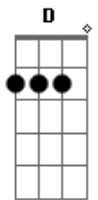

Dragon clouds so high above
I've only known careless love
It's always hit me from below
This time around it's more correct
Right on target, so direct
Yer gonna make me lonesome when you go

(Intro)

Purple clover, Queen Anne's Lace
Crimson hair across your face
You could make me cry if you don't know
Can't remember what I was thinkin' of
You might be spoilin' me too much, love
Yer gonna make me lonesome when you go

Flowers on the hillside, bloomin' crazy
Crickets talkin' back and forth in rhyme

G)

Blue river runnin' slow and lazy
I could stay with you forever and never realize the time

Situations have ended sad
Relationships have all been bad
Mine've been like Verlaine's and Rimbaud
But there's no way I can compare
All those scenes to this affair

Yer gonna make me lonesome when you go

Yer gonna make me wonder what I'm doin'
Stayin' far behind without you
Yer gonna make me wonder what I'm sayin'
Yer gonna make me give myself a good talkin' to

I'll look for you in old Honolulu
San Francisco, Ashtabula

Yer gonna have to leave me now, I know
But I'll see you in the sky above

In the tall grass, in the ones I love
Yer gonna make me lonesome when you go
Yer gonna make me lonesome when you go
Yer gonna make me lonesome when you go

Outro: G G Em C G D

Oooh Oooh Oooh Oooh
Yer gonna make me lonesome when you go

Acordes

© ukulele-chords.com