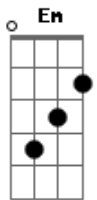

Miley Cyrus - You're Gonna Make Me Lonesome When You Go

Tom: B

(com acordes na forma de
Capotraste na 4ª casa
Intro: G G Em C G D G

G)

I've seen love go by my door
It's never been this close before
Never been so easy or so slow
Been shooting in the dark too long
When somethin's not right it's wrong
Yer gonna make me lonesome when you go

Yer gonna have to leave me now, I know
But I'll see you in the sky above

In the tall grass, in the ones I love
Yer gonna make me lonesome when you go
Yer gonna make me lonesome when you go
Yer gonna make me lonesome when you go

Outro: G G Em C G D

Oooh Oooh Oooh Oooh
Yer gonna make me lonesome when you go

Acordes

© ukulele-chords.com

© ukulele-chords.com

© ukulele-chords.com

© ukulele-chords.com

© ukulele-chords.com