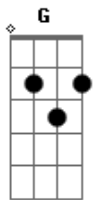

© ukulele-chords.com