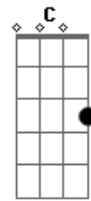

© ukulele-chords.com