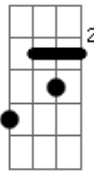

Am7 Stay a while G
Stay a while with me C
Am7 Stay a while, don't deny G Em D
The violet chemistry G
Am7 Stay a while C
Stay a while with me G
Am7 Stay a while Em
Put your arms around me D
Put them around me
(Am7 G7M C7M)

Am7 Stay with me a while
(G7M C7M)
Stay with me a while Am7
Stay with me a while
(G7M C7M)
Stay with me a while Am7
Stay with me a while Am7
(G7M C7M)
Stay with me a while Am7
Stay with me a while

Stay with me a while

Acordes

© ukulele-chords.com

© ukulele-chords.com

Ab

© ukulele-chords.com

© ukulele-chords.com

© ukulele-chords.com

© ukulele-chords.com

© ukulele-chords.com

© ukulele-chords.com

© ukulele-chords.com