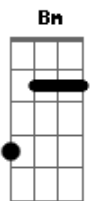

Miley Cyrus - The Climb

tom:

Intro: D
 D
 I can almost see it
 D
 That dream I'm dreaming, but
 G
 There's a voice inside my head saying
 Em7
 You'll never reach it

D
 Every step I'm taking
 D
 Every move I make, feels
 G
 Lost, with no direction
 Em7
 My faith is shaking

Bm Gbm
 And I, I gotta be strong
 G Em7
 Just keep pushing on

D
 There's always gonna be another mountain
 D
 I'm always gonna wanna make it move
 G
 Always gonna be an uphill battle
 Em7 A
 Sometimes I'm gonna have to lose
 D
 Ain't about how fast I get there
 D Bm G
 Ain't about what's waiting on the other side

[Solo] D G Em7
 D G A

D
 There's always gonna be another mountain
 D
 I'm always gonna wanna make it move
 G
 Always gonna be an uphill battle
 Em7 A
 Sometimes I'm gonna have to lose
 D
 Ain't about how fast I get there
 D Bm G
 Ain't about what's waiting on the other side

Em7 D
 Keep on moving, keep climbing
 D G
 Keep the faith, baby, It's all about

D D
 Keep the faith, keep your faith

Acordes

© ukulele-chords.com

© ukulele-chords.com

© ukulele-chords.com

© ukulele-chords.com