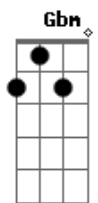

Miley Cyrus - The Climb

tom:

Intro: D
 D
 I can almost see it
 D
 That dream I'm dreaming, but
 G
 There's a voice inside my head saying
 Em7
 You'll never reach it

D
 Every step I'm taking
 D
 Every move I make, feels
 G
 Lost, with no direction
 Em7
 My faith is shaking

[Solo] D G Em7
 D G A

D
 There's always gonna be another mountain
 D
 I'm always gonna wanna make it move
 G
 Always gonna be an uphill battle
 Em7 A
 Sometimes I'm gonna have to lose
 D
 Ain't about how fast I get there
 D Bm G
 Ain't about what's waiting on the other side

Em7 D
 Keep on moving, keep climbing
 D G
 Keep the faith, baby, It's all about

D D
 Keep the faith, keep your faith

Acordes

© ukulele-chords.com

© ukulele-chords.com

© ukulele-chords.com

© ukulele-chords.com