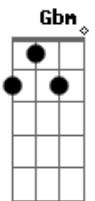

© ukulele-chords.com