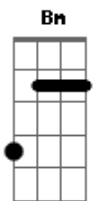

Miley Cyrus - The Climb

tom:

Intro: D
 D
 I can almost see it
 D
 That dream I'm dreaming, but
 G
 There's a voice inside my head saying
 Em7
 You'll never reach it

D
 Every step I'm taking
 D
 Every move I make, feels
 G
 Lost, with no direction
 Em7
 My faith is shaking

Bm Gbm
 And I, I gotta be strong
 G Em7
 Just keep pushing on

D
 There's always gonna be another mountain
 D
 I'm always gonna wanna make it move
 G
 Always gonna be an uphill battle
 Em7 A
 Sometimes I'm gonna have to lose
 D
 Ain't about how fast I get there
 D Bm G
 Ain't about what's waiting on the other side

[Solo] D G Em7
 D G A

D
 There's always gonna be another mountain
 D
 I'm always gonna wanna make it move
 G
 Always gonna be an uphill battle
 Em7 A
 Sometimes I'm gonna have to lose
 D
 Ain't about how fast I get there
 D Bm G
 Ain't about what's waiting on the other side

Em7 D
 Keep on moving, keep climbing
 D G
 Keep the faith, baby, It's all about

D D
 Keep the faith, keep your faith

Acordes

© ukulele-chords.com

© ukulele-chords.com

© ukulele-chords.com

© ukulele-chords.com