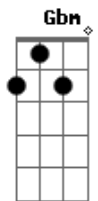

Miley Cyrus - The Climb

tom:

Intro: D
 D
 I can almost see it
 D
 That dream I'm dreaming, but
 G
 There's a voice inside my head saying
 Em7
 You'll never reach it

D
 Every step I'm taking
 D
 Every move I make, feels
 G
 Lost, with no direction
 Em7
 My faith is shaking

[Solo] D G Em7
 D G A

D
 There's always gonna be another mountain
 D
 I'm always gonna wanna make it move
 G
 Always gonna be an uphill battle
 Em7 A
 Sometimes I'm gonna have to lose
 D
 Ain't about how fast I get there
 D Bm G
 Ain't about what's waiting on the other side

Em7 D
 Keep on moving, keep climbing
 D G
 Keep the faith, baby, It's all about

D D
 Keep the faith, keep your faith

Acordes

© ukulele-chords.com

© ukulele-chords.com

© ukulele-chords.com

© ukulele-chords.com