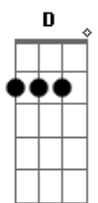

Miley Cyrus - The Climb

tom:

Intro: D
D
I can almost see it
D
That dream I'm dreaming, but
G
There's a voice inside my head saying
Em7
You'll never reach it

D
Every step I'm taking
D
Every move I make, feels
G
Lost, with no direction
Em7
My faith is shaking

Bm Gbm
But I, I gotta keep trying
G Em7
Gotta keep my head held high

D
There's always gonna be another mountain
D
I'm always gonna wanna make it move
G
Always gonna be an uphill battle
Em7 A
Sometimes I'm gonna have to lose
D
Ain't about how fast I get there
D Bm G
Ain't about what's waiting on the other side

D
The struggles I'm facing
D
The chances I'm taking
G
Sometimes might knock me down, but
Em7
No I'm not breaking

D

I may not know it
D
But these are the moments that
G
I'm gonna remember most, yeah
Em7
Just gotta keep going

Bm Gbm
And I, I gotta be strong
G Em7
Just keep pushing on

D
There's always gonna be another mountain
D
I'm always gonna wanna make it move
G
Always gonna be an uphill battle
Em7 A
Sometimes I'm gonna have to lose
D
Ain't about how fast I get there
D Bm G
Ain't about what's waiting on the other side

[Solo] D G Em7
D G A

D
There's always gonna be another mountain
D
I'm always gonna wanna make it move
G
Always gonna be an uphill battle
Em7 A
Sometimes I'm gonna have to lose
D
Ain't about how fast I get there
D Bm G
Ain't about what's waiting on the other side

Em7 D
Keep on moving, keep climbing
D G
Keep the faith, baby, It's all about

D D
Keep the faith, keep your faith

Acordes

© ukulele-chords.com