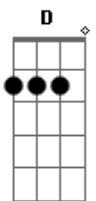

Miley Cyrus - The Climb

tom:

Intro: D
D
I can almost see it
D
That dream I'm dreaming, but
G
There's a voice inside my head saying
Em7
You'll never reach it

D
Every step I'm taking
D
Every move I make, feels
G
Lost, with no direction
Em7
My faith is shaking

Bm Gbm
But I, I gotta keep trying
G Em7
Gotta keep my head held high

D
There's always gonna be another mountain
D
I'm always gonna wanna make it move
G
Always gonna be an uphill battle
Em7 A
Sometimes I'm gonna have to lose
D
Ain't about how fast I get there
D Bm G
Ain't about what's waiting on the other side

D
The struggles I'm facing
D
The chances I'm taking
G
Sometimes might knock me down, but
Em7
No I'm not breaking

D

I may not know it
D
But these are the moments that
G
I'm gonna remember most, yeah
Em7
Just gotta keep going

Bm Gbm
And I, I gotta be strong
G Em7
Just keep pushing on

D
There's always gonna be another mountain
D
I'm always gonna wanna make it move
G
Always gonna be an uphill battle
Em7 A
Sometimes I'm gonna have to lose
D
Ain't about how fast I get there
D Bm G
Ain't about what's waiting on the other side

[Solo] D G Em7
D G A

D
There's always gonna be another mountain
D
I'm always gonna wanna make it move
G
Always gonna be an uphill battle
Em7 A
Sometimes I'm gonna have to lose
D
Ain't about how fast I get there
D Bm G
Ain't about what's waiting on the other side

Em7 D
Keep on moving, keep climbing
D G
Keep the faith, baby, It's all about

D D
Keep the faith, keep your faith

Acordes

© ukulele-chords.com