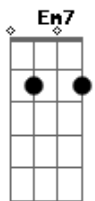

Miley Cyrus - The Climb

tom:

Intro: D
 D
 I can almost see it
 D
 That dream I'm dreaming, but
 G
 There's a voice inside my head saying
 Em7
 You'll never reach it

D
 Every step I'm taking
 D
 Every move I make, feels
 G
 Lost, with no direction
 Em7
 My faith is shaking

[Solo] D G Em7
 D G A

D
 There's always gonna be another mountain
 D
 I'm always gonna wanna make it move
 G
 Always gonna be an uphill battle
 Em7 A
 Sometimes I'm gonna have to lose
 D
 Ain't about how fast I get there
 D Bm G
 Ain't about what's waiting on the other side

Em7 D
 Keep on moving, keep climbing
 D G
 Keep the faith, baby, It's all about

D D
 Keep the faith, keep your faith

Acordes

© ukulele-chords.com

© ukulele-chords.com

© ukulele-chords.com

© ukulele-chords.com