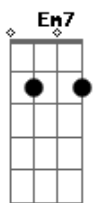

Miley Cyrus - The Climb

tom:

Intro: D
 D
 I can almost see it
 D
 That dream I'm dreaming, but
 G
 There's a voice inside my head saying
 Em7
 You'll never reach it

D
 Every step I'm taking
 D
 Every move I make, feels
 G
 Lost, with no direction
 Em7
 My faith is shaking

[Solo] D G Em7
 D G A

D
 There's always gonna be another mountain
 D
 I'm always gonna wanna make it move
 G
 Always gonna be an uphill battle
 Em7 A
 Sometimes I'm gonna have to lose
 D
 Ain't about how fast I get there
 D Bm G
 Ain't about what's waiting on the other side

Em7 D
 Keep on moving, keep climbing
 D G
 Keep the faith, baby, It's all about

D D
 Keep the faith, keep your faith

Acordes

© ukulele-chords.com

© ukulele-chords.com

© ukulele-chords.com

© ukulele-chords.com