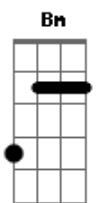

Miley Cyrus - The Climb

tom:

Intro: D
 D
 I can almost see it
 D
 That dream I'm dreaming, but
 G
 There's a voice inside my head saying
 Em7
 You'll never reach it

D
 Every step I'm taking
 D
 Every move I make, feels
 G
 Lost, with no direction
 Em7
 My faith is shaking

Bm Gbm
 And I, I gotta be strong
 G Em7
 Just keep pushing on

D
 There's always gonna be another mountain
 D
 I'm always gonna wanna make it move
 G
 Always gonna be an uphill battle
 Em7 A
 Sometimes I'm gonna have to lose
 D
 Ain't about how fast I get there
 D Bm G
 Ain't about what's waiting on the other side

[Solo] D G Em7
 D G A

D
 There's always gonna be another mountain
 D
 I'm always gonna wanna make it move
 G
 Always gonna be an uphill battle
 Em7 A
 Sometimes I'm gonna have to lose
 D
 Ain't about how fast I get there
 D Bm G
 Ain't about what's waiting on the other side

Em7 D
 Keep on moving, keep climbing
 D G
 Keep the faith, baby, It's all about

D D
 Keep the faith, keep your faith

Acordes

© ukulele-chords.com

© ukulele-chords.com

© ukulele-chords.com

© ukulele-chords.com