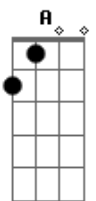

© ukulele-chords.com