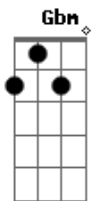

Miley Cyrus - The Climb

tom:

Intro: D
 D
 I can almost see it
 D
 That dream I'm dreaming, but
 G
 There's a voice inside my head saying
 Em7
 You'll never reach it

D
 Every step I'm taking
 D
 Every move I make, feels
 G
 Lost, with no direction
 Em7
 My faith is shaking

[Solo] D G Em7
 D G A

D
 There's always gonna be another mountain
 D
 I'm always gonna wanna make it move
 G
 Always gonna be an uphill battle
 Em7 A
 Sometimes I'm gonna have to lose
 D
 Ain't about how fast I get there
 D Bm G
 Ain't about what's waiting on the other side

Em7 D
 Keep on moving, keep climbing
 D G
 Keep the faith, baby, It's all about

D D
 Keep the faith, keep your faith

Acordes

© ukulele-chords.com

© ukulele-chords.com

© ukulele-chords.com

© ukulele-chords.com