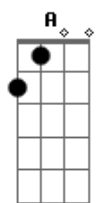

© ukulele-chords.com