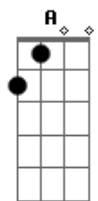

© ukulele-chords.com