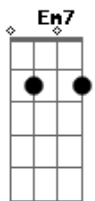

© ukulele-chords.com