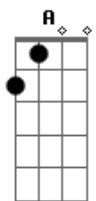

© ukulele-chords.com