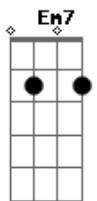

Miley Cyrus - The Climb

tom:

Intro: D
 D
 I can almost see it
 D
 That dream I'm dreaming, but
 G
 There's a voice inside my head saying
 Em7
 You'll never reach it

D
 Every step I'm taking
 D
 Every move I make, feels
 G
 Lost, with no direction
 Em7
 My faith is shaking

[Solo] D G Em7
 D G A

D
 There's always gonna be another mountain
 D
 I'm always gonna wanna make it move
 G
 Always gonna be an uphill battle
 Em7 A
 Sometimes I'm gonna have to lose
 D
 Ain't about how fast I get there
 D Bm G
 Ain't about what's waiting on the other side

Em7 D
 Keep on moving, keep climbing
 D G
 Keep the faith, baby, It's all about

D D
 Keep the faith, keep your faith

Acordes

© ukulele-chords.com

© ukulele-chords.com

© ukulele-chords.com

© ukulele-chords.com