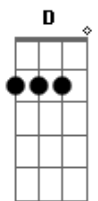

Miley Cyrus - The Climb

tom:

Intro: D
D
I can almost see it
D
That dream I'm dreaming, but
G
There's a voice inside my head saying
Em7
You'll never reach it

D
Every step I'm taking
D
Every move I make, feels
G
Lost, with no direction
Em7
My faith is shaking

Bm Gbm
But I, I gotta keep trying
G Em7
Gotta keep my head held high

D
There's always gonna be another mountain
D
I'm always gonna wanna make it move
G
Always gonna be an uphill battle
Em7 A
Sometimes I'm gonna have to lose
D
Ain't about how fast I get there
D Bm G
Ain't about what's waiting on the other side

D
The struggles I'm facing
D
The chances I'm taking
G
Sometimes might knock me down, but
Em7
No I'm not breaking

D

I may not know it
D
But these are the moments that
G
I'm gonna remember most, yeah
Em7
Just gotta keep going

Bm Gbm
And I, I gotta be strong
G Em7
Just keep pushing on

D
There's always gonna be another mountain
D
I'm always gonna wanna make it move
G
Always gonna be an uphill battle
Em7 A
Sometimes I'm gonna have to lose
D
Ain't about how fast I get there
D Bm G
Ain't about what's waiting on the other side

[Solo] D G Em7
D G A

D
There's always gonna be another mountain
D
I'm always gonna wanna make it move
G
Always gonna be an uphill battle
Em7 A
Sometimes I'm gonna have to lose
D
Ain't about how fast I get there
D Bm G
Ain't about what's waiting on the other side

Em7 D
Keep on moving, keep climbing
D G
Keep the faith, baby, It's all about

D D
Keep the faith, keep your faith

Acordes

© ukulele-chords.com