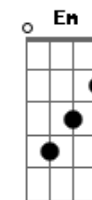

© ukulele-chords.com