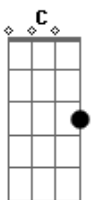

Tom: C

Am
Wake up here I go

G
Cram it all down my throat

F G
Stomach so full that I wish I could choke

Am G
Seven a.m. my head?s

F G
Already in a spin

Am
As soon as I?m out that door

G F
Bam it hits me like a ton of those red bricks

G Am G
Can?t dig myself out of this highest ditch

F G
This madness

CHORUS:

G
I swear sometimes

C
I can?t tell which way?s up, which way?s down

G
It?s all up in my face need to push it away

F
Somebody push it away

C D F C
So all that I can hear

C D F C
Is a simple song

C
Sing along now

D F
La la la la la

C C
La la la la

D F
La la la la

C
La la la la

C
La la la la

VERSE 2:

Am G
Midday sun beating on the concrete

F
Burning up my feet

G Am
Too many cars on the street

G
The noise, the red, the green

F G
Makes me wanna scream

Five o?clock now it?s

Am G
Bumper on bumper on bumper

Horns honking

F
Nobody?s looking

G
But everybody?s talking

Am G
Just another day

F G
On this highway

CHORUS:

G
I swear sometimes

C
I can?t tell which way?s up, which way?s down

G
It?s all up in my face need to push it away

F
Somebody push it away

C D F C
'Cause all I wanna hear, ohhh

C D F C
Is a simple song, hmmm

C
Sing along now

D F
La la la la la

C C
La la la la

D F
La la la la la

C D F C
La la la la, hey!

C D F C
Sing along now

C D F C
Sing along

BRIDGE:

Em
What I?d give

Am
To turn it off

F
And make it stop

F
Make it stop

F
Ya gotta make it stop

C D F C
So all that I can hear

C D F C
Is a simple song, hmmm

C
Sing along now

D F
La la la la la

C C
La la la la

D F
La la la la la

C C
La la la la

D F
La la la la la

C C
La la la la

D F
La la la la la

C C
La la la la

D F
La la la la la

F F F C
La da da da

Acordes

© ukulele-chords.com