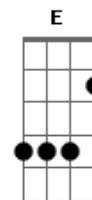

© ukulele-chords.com