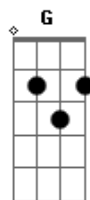

© ukulele-chords.com