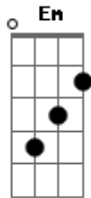

© ukulele-chords.com