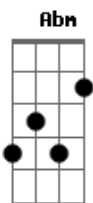

© ukulele-chords.com