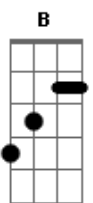

Verso 1:
B Gb
I believe in time and chance cuz
Abm Gb B Gb Abm Gb
I'm not one for making plans
B Gb
well you'll go down in history
Abm Gb
and that's just what it is to me
B Gb
I believe in moving on
Abm Gb
when the sentiment of love is gone

Pré-Refrão:
E Gb Abm
But if I'm crying over you
E Gb Abm
I won't lie even it's hard to do
Dbm B
When you turn around
E Gb
I'll be gone and I mean goodbye

Refrão:
B Gb Abm E
I see you in another life
B Gb Abm E
I see you in another life
Abm Gb B
I don't know where I'm going
Dbm B
but when you turn around
E Gb
I'll be gone and that means goodbye

Verso 2:
B Gb
I believe in love
Abm
but not the kind of
Gb B Gb Abm Gb
breaks you up no!
B Gb

I don't regret the day I felt
Abm Gb B Gb Abm Gb
Kiss the life I wish you well

Pré-Refrão:
E Gb Abm
But if I'm crying over you
E Gb Abm
I won't lie even it's hard to do
Dbm B
When you turn around
E Gb
I'll be gone and I mean goodbye

Refrão:
B Gb Abm E
I see you in another life
B Gb Abm E
I see you in another life
Abm Gb B
I don't know where I'm going
Dbm B
but when you turn around
E Gb
I'll be gone and that means goodbye

Ponte:
B
Well I know you're full
full of good intentions yeah
But that don't change a thing
E Gb Abm
cause I'm already out of head
E Gb Abm
Oh,oh,oh
Dbm B
When you turn around
E Gb
I'll be gone and I mean goodbye

Refrão 3x:
B Gb Abm E
I see you in another life
B Gb Abm E
I see you in another life
Abm Gb B
I don't know where I'm going
Dbm B
but when you turn around
E Gb
I'll be gone and that means goodbye B

Acordes

© ukulele-chords.com