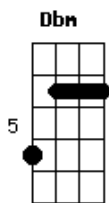

© ukulele-chords.com