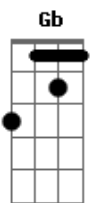

© ukulele-chords.com