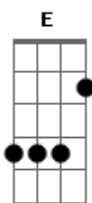

Miley Cyrus - See You In Another Life

Tom: B
Intro: B

B Gb
Well I believe in love
Abm Gb B Gb Abm Gb
but not the kind of screws you up no

Verso 1:
B Gb
I believe in time and chance cuz
Abm Gb B Gb Abm Gb
I'm not one for making plans
B Gb
well you'll go down in history
Abm Gb
and that's just what it is to me
B Gb
I believe in moving on
Abm Gb
when the sentiment of love is gone

Pré-Refrão:
E Gb Abm
But if I'm crying over you
E Gb Abm
I won't lie even it's hard to do
Dbm B
When you turn around
E Gb
I'll be gone and I mean goodbye

Refrão:
B Gb Abm E
I see you in another life
B Gb Abm E
I see you in another life
Abm Gb B
I don't know where I'm going
Dbm B
but when you turn around
E Gb
I'll be gone and that means goodbye

Verso 2:
B Gb
I believe in love
Abm
but not the kind of
Gb B Gb Abm Gb
breaks you up no!
B Gb

I don't regret the day I felt
Abm Gb B Gb Abm Gb
Kiss the life I wish you well

Pré-Refrão:
E Gb Abm
But if I'm crying over you
E Gb Abm
I won't lie even it's hard to do
Dbm B
When you turn around
E Gb
I'll be gone and I mean goodbye

Refrão:
B Gb Abm E
I see you in another life
B Gb Abm E
I see you in another life
Abm Gb B
I don't know where I'm going
Dbm B
but when you turn around
E Gb
I'll be gone and that means goodbye

Ponte:
B
Well I know you're full
full of good intentions yeah
But that don't change a thing
E Gb Abm
cause I'm already out of head
E Gb Abm
Oh,oh,oh
Dbm B
When you turn around
E Gb
I'll be gone and I mean goodbye

Refrão 3x:
B Gb Abm E
I see you in another life
B Gb Abm E
I see you in another life
Abm Gb B
I don't know where I'm going
Dbm B
but when you turn around
E Gb
I'll be gone and that means goodbye B

Acordes

© ukulele-chords.com

© ukulele-chords.com

© ukulele-chords.com

© ukulele-chords.com

© ukulele-chords.com