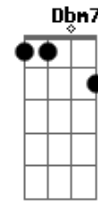

© ukulele-chords.com

© ukulele-chords.com

© ukulele-chords.com

© ukulele-chords.com

Heart beats so loud that it's drownin? me out ^{B7}
 Livin' in an April shower ^{A7M} ^B ^{Dbm7}
 You're pourin? down, baby, drown me out