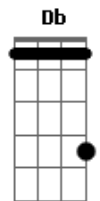

© ukulele-chords.com