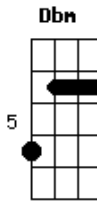

© ukulele-chords.com