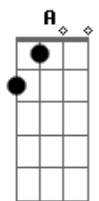

© ukulele-chords.com