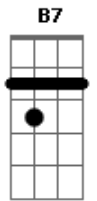

© ukulele-chords.com