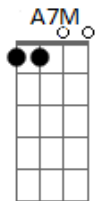

Miley Cyrus - River

Intro: ^E tom:
A7M **B13#** **Dbm** **B7**
A7M **B13#** **Dbm**

[Primeira Parte]

A I got a new dress just to meet you downtown **B** **Db**
Can you walk me through the park just to show it off? **B**
A I can pull my hair back in that tight way that you like **Db**
If you wrap me in your arms and never stop **B**

[Pré-Refrão]

A7M Heart beats so loud that it's drownin? me out **B** **Dbm7**
Livin' in an April shower **B7**
A7M You're pourin? down, baby, drown me out **B** **Dbm7**

[Refrão]

B7 **A7M**
You're just like a river **B** **Dbm7**
You're just like a river **B7** **A7M**
You go on forever **B** **E**
You're just like a river

[Segunda Parte]

A Blowing bubbles in the bath, I can't stop from thinking **B** **Db**
lately
You could be the one, have the honor of my babies **B** **A**
Hope they have your eyes and that crooked smile **B**
Db Was a des?rt 'fore I met you, I was in a drought

[Pré-Refrão]

A7M **B** **Dbm7**

Acordes

© ukulele-chords.com