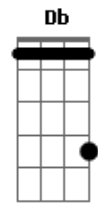

© ukulele-chords.com