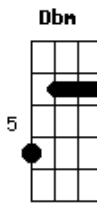

© ukulele-chords.com