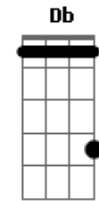

© ukulele-chords.com