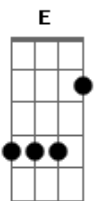

© ukulele-chords.com