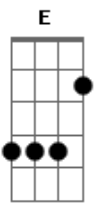

© ukulele-chords.com