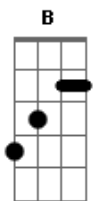

© ukulele-chords.com