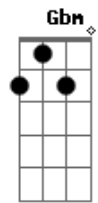

© ukulele-chords.com

Heart beats so loud that it's drownin? me out **B7**
Livin' in an April shower **A7M** **B** **Dbm7**
You're pourin? down, baby, drown me out

[Refrão]

B7 **A7M**
You're just like a river **B** **Dbm7**
You're just like a river **B7** **A7M**
You go on forever **B** **E**
You're just like a river

[Ponte]

Gbm **E** **A** **B**
You're never runnin? dry

A
I feel you everywhere **B**
Your face is all in my hair **Db**
Covered up in your sweat **B** **A**
It turns me on that you care, baby **B** **Db**
Your love, it flows just like a river

[Refrão]

A7M
You're just like a river **B** **Dbm7**
You're just like a river **B7** **A7M**
You're just like a river **B** **Dbm7**
You're just like a river **B7** **A7M**
You're just like a river **B** **Dbm7**
You're just like a river **B7** **A7M**
You go on forever **B** **E**
You're just like a river

E|-----|