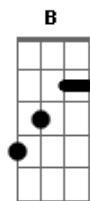

© ukulele-chords.com