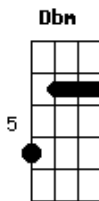

© ukulele-chords.com