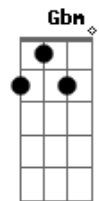

© ukulele-chords.com

Heart beats so loud that it's drownin? me out
B7
Livin' in an April shower
A7M **B** **Dbm7**
You're pourin? down, baby, drown me out

[Refrão]

B7 **A7M**
You're just like a river
B **Dbm7**
You're just like a river
B7 **A7M**
You go on forever
B **E**
You're just like a river

[Ponte]

Gbm **E** **A** **B**
You're never runnin? dry

A
I feel you everywhere
B
Your face is all in my hair
Db
Covered up in your sweat

B **A**
It turns me on that you care, baby
B **Db**
Your love, it flows just like a river

[Refrão]

A7M
You're just like a river
B **Dbm7**
You're just like a river
B7 **A7M**
You're just like a river
B **Dbm7**
You're just like a river
B7 **A7M**
You're just like a river
B **Dbm7**
You're just like a river
B7 **A7M**
You go on forever
B **E**
You're just like a river

E|-----|