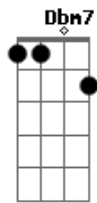

© ukulele-chords.com

© ukulele-chords.com

© ukulele-chords.com

© ukulele-chords.com

Heart beats so loud that it's drownin? me out **B7**
 Livin' in an April shower **A7M** **B** **Dbm7**
 You're pourin? down, baby, drown me out