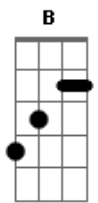

© ukulele-chords.com