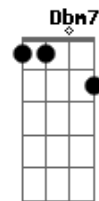

© ukulele-chords.com