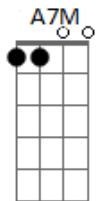

Miley Cyrus - River

Intro: ^E tom:
A7M **B13#** **Dbm** **B7**
A7M **B13#** **Dbm**

[Primeira Parte]

A I got a new dress just to meet you downtown
B **Db**
Can you walk me through the park just to show it off?
A **B** **Db**
I can pull my hair back in that tight way that you like
B
If you wrap me in your arms and never stop

[Pré-Refrão]

A7M **B** **Dbm7**
Heart beats so loud that it's drownin? me out
B7
Livin' in an April shower
A7M **B** **Dbm7**
You're pourin? down, baby, drown me out

[Refrão]

B7 **A7M**
You're just like a river
B **Dbm7**
You're just like a river
B7 **A7M**
You go on forever
B **E**
You're just like a river

[Segunda Parte]

A Blowing bubbles in the bath, I can't stop from thinking lately
B **A** **Db**
You could be the one, have the honor of my babies
B **A**
Hope they have your eyes and that crooked smile
Db **B**
Was a des?rt 'fore I met you, I was in a drought

[Pré-Refrão]

A7M **B** **Dbm7**

Acordes

© ukulele-chords.com