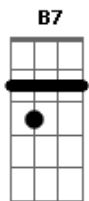

© ukulele-chords.com