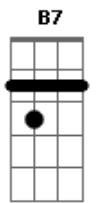

© ukulele-chords.com