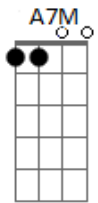

Miley Cyrus - River

Intro: ^E tom: ^E
A7M **B13#** **Dbm** **B7**
A7M **B13#** **Dbm**

[Primeira Parte]

A I got a new dress just to meet you downtown **B** **Db**
Can you walk me through the park just to show it off? **B**
A I can pull my hair back in that tight way that you like **Db**
If you wrap me in your arms and never stop **B**

[Pré-Refrão]

A7M Heart beats so loud that it's drownin? me out **B** **Dbm7**
Livin' in an April shower **B7**
A7M You're pourin? down, baby, drown me out **B** **Dbm7**

[Refrão]

B7 **A7M**
You're just like a river **B** **Dbm7**
You're just like a river **B7** **A7M**
You go on forever **B** **E**
You're just like a river

[Segunda Parte]

A Blowing bubbles in the bath, I can't stop from thinking **B** **Db**
lately
You could be the one, have the honor of my babies **B** **A**
Hope they have your eyes and that crooked smile **B**
Db Was a des?rt 'fore I met you, I was in a drought

[Pré-Refrão]

A7M **B** **Dbm7**

Acordes

© ukulele-chords.com