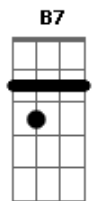

© ukulele-chords.com