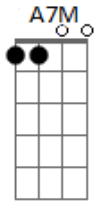

Miley Cyrus - River

Intro: ^E tom: ^{A7M} ^{B13#} ^{Dbm} ^{B7}
^{A7M} ^{B13#} ^{Dbm}

[Primeira Parte]

^A I got a new dress just to meet you downtown ^B ^{Db}
Can you walk me through the park just to show it off? ^B
^A I can pull my hair back in that tight way that you like ^{Db}
If you wrap me in your arms and never stop ^B

[Pré-Refrão]

^{A7M} Heart beats so loud that it's drownin? me out ^B ^{Dbm7}
^{B7} Livin' in an April shower
^{A7M} You're pourin? down, baby, drown me out ^B ^{Dbm7}

[Refrão]

^{B7} ^{A7M} You're just like a river
^B ^{Dbm7} You're just like a river
^{B7} ^{A7M} You go on forever
^B ^E You're just like a river

[Segunda Parte]

^A Blowing bubbles in the bath, I can't stop from thinking lately ^B ^{Db}
You could be the one, have the honor of my babies ^A
Hope they have your eyes and that crooked smile ^B
^{Db} Was a des?rt 'fore I met you, I was in a drought ^B

[Pré-Refrão]

^{A7M} ^B ^{Dbm7}

Acordes

© ukulele-chords.com