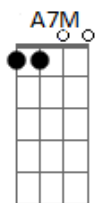

[Verse 2]

Dbm E
Dry your tears now, don't you cry
Dbm E
I'm by your side, at least for a while
Dbm E
I know I do this every time
Dbm E
I walk the line, yeah, I play with fire

[Pré-Refrão]

A
I don't wanna push you way too much
B Dbm
I don't wanna lean that way too far
E A
I don't wanna ever learn the hard way, no

A B
I don't wanna keep you in the dark
Dbm B
I don't wanna gamble with your heart
E
I don't wanna ever leave you lonely

[Refrão]

Gbm B7
But if you're looking for stable, that'll be never be me
E A7M
If you're looking for faithful, that'll never be me
Gbm B7
If you're looking for someone to be all that you need
E
That'll never be me
A7M
Hard as I try
Gbm
That'll never be me
Gbm
I play with fire

[Bridge]

Dbm
Can't get too close to the sun (Fire)
E
Baby, you're the only one, oh, I
A7M A7M
I'd never lie to you, baby, oh (Fire)
B Dbm
You give me a reason to run from the fire
B
'Cause baby, you're the only one
E
Oh, I swear I'd never lie

[Refrão]

Gbm B7
If you're looking for stable, that'll be never be me
E A7M
But I hope that I'm able to be all that you need
Gbm B7
If you think that I'm someone to give up and leave
E A7M
That'll never be me, no
Gbm B7
If you think that I'm someone to give up and leave
E
That'll never be me
A7M
Hard as I try
Gbm
That'll never be me, no
B7
I play with fire
Dbm
That'll never be me

Acordes