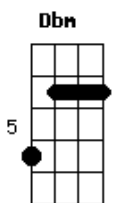

© ukulele-chords.com

© ukulele-chords.com