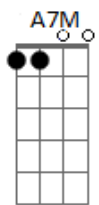

[Verse 2]

Dbm E
Dry your tears now, don't you cry
Dbm E
I'm by your side, at least for a while
Dbm E
I know I do this every time
Dbm E
I walk the line, yeah, I play with fire

[Pré-Refrão]

A
I don't wanna push you way too much
B Dbm
I don't wanna lean that way too far
E A
I don't wanna ever learn the hard way, no

A B
I don't wanna keep you in the dark
Dbm B
I don't wanna gamble with your heart
E
I don't wanna ever leave you lonely

[Refrão]

Gbm B7
But if you're looking for stable, that'll be never be me
E A7M
If you're looking for faithful, that'll never be me
Gbm B7
If you're looking for someone to be all that you need
E
That'll never be me
A7M
Hard as I try
Gbm
That'll never be me
Gbm
I play with fire

[Bridge]

Dbm
Can't get too close to the sun (Fire)
E
Baby, you're the only one, oh, I
A7M A7M
I'd never lie to you, baby, oh (Fire)
B Dbm
You give me a reason to run from the fire
B
'Cause baby, you're the only one
E
Oh, I swear I'd never lie

[Refrão]

Gbm B7
If you're looking for stable, that'll be never be me
E A7M
But I hope that I'm able to be all that you need
Gbm B7
If you think that I'm someone to give up and leave
E A7M
That'll never be me, no
Gbm B7
If you think that I'm someone to give up and leave
E
That'll never be me
A7M
Hard as I try
Gbm
That'll never be me, no
B7
I play with fire
Dbm
That'll never be me

Acordes

© ukulele-chords.com