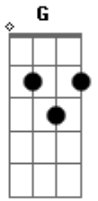

© ukulele-chords.com