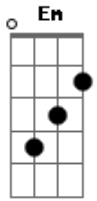

© ukulele-chords.com