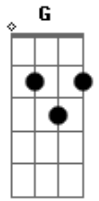

© ukulele-chords.com