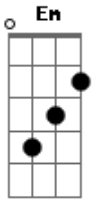

© ukulele-chords.com