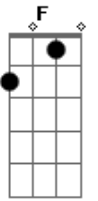

© ukulele-chords.com