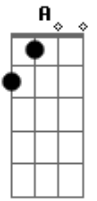

© ukulele-chords.com