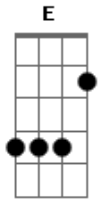

Miley Cyrus - Love That Lets Go

Tom: E

(com acordes na forma de D)

Capostrate na 2ª casa

Intro: F D Em A

F
There's a gold frame that sits by the window
D Em
And my heart breaks a little more each time I try

A
To picture the memory inside

F
There's an old book that's too hard to read it
D Em
But if you look you'd see now you look through me eyes

A
And now one more chapter's gone by, and I know?

Refrão:

G
It's time to move on and even though I'm not ready

D
You've got to be strong just where you're heading

Em
And even though it's not easy

A
I know the right kind of love

G
Doesn't wanna miss the future

D
Standing in the past it will always hold on

But never hold you back

Em
And even though it's not easy

A
Right now, the right kind of love

F
Is the love that lets go?.

Em A
Is the love that lets go

Outro: F Em A F

Acordes

© ukulele-chords.com