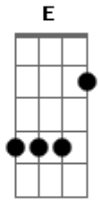

Miley Cyrus - Love That Lets Go

Tom: E

(com acordes na forma de D)

Capostrate na 2ª casa

Intro: F D Em A

F
There's a gold frame that sits by the window
D Em
And my heart breaks a little more each time I try
A
To picture the memory inside

F
There's an old book that's too hard to read it
D Em
But if you look you'd see now you look through me eyes
A
And now one more chapter's gone by, and I know?

Refrão:

G
It's time to move on and even though I'm not ready

D
You've got to be strong just where you're heading
Em
And even though it's not easy
A
I know the right kind of love
G
Doesn't wanna miss the future
D
Standing in the past it will always hold on

But never hold you back
Em
And even though it's not easy
A
Right now, the right kind of love
F
Is the love that lets go?
Em A
Is the love that lets go

Outro: F Em A F

Acordes

© ukulele-chords.com