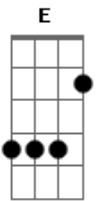

A I'll bring the roof

Bass Solo

E in this house down

D I know just what

A you came here for

And I want to hear

D you scream and more

B You know you can't resist

(chorus)

(post chorus)

(bridge)

C Everybody come on

Now's the time

we get it loud

BLOW your hands up let me

D hear you shout it out

All my people let me see

you jumping up and down

Let me hear the words you know

You know I'll sing them out

B Freak out, scream, shout

D This is what it's all about

LET ME HEAR THE PRO LOOK NOW!

(chorus)

(post chorus)

(outro)

E E(hold)

LET'S DO THIS!

Acordes

© ukulele-chords.com

© ukulele-chords.com

© ukulele-chords.com