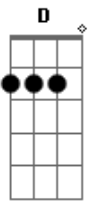

A I'll bring the roof

Bass Solo

E in this house down

D I know just what

A you came here for

And I want to hear

D you scream and more

B You know you can't resist

(post chorus)

(outro)

E E(hold)

LET'S DO THIS!

Acordes

© ukulele-chords.com

© ukulele-chords.com

© ukulele-chords.com