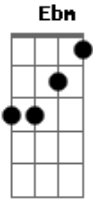

© ukulele-chords.com