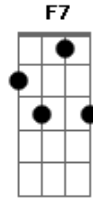

© ukulele-chords.com