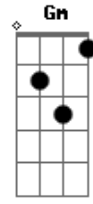

© ukulele-chords.com