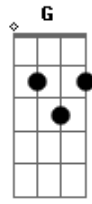

© ukulele-chords.com