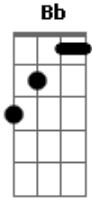

© ukulele-chords.com