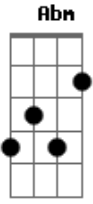

© ukulele-chords.com