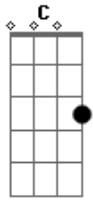

You got it in you, find it within
You got it in now, find it within now
You got it in you, find it within
You got it in now, find it within now

Em **D**
You got it in you, find it within
Bm **C**
You got it in now, find it within now
Am
find it within you find it within
C G G Am
THROUGH IT ALL, JUST STAND UP!

Acordes

© ukulele-chords.com