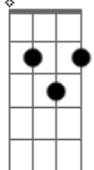

© ukulele-chords.com

G