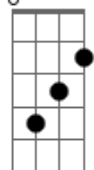

© ukulele-chords.com

Em