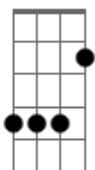

Am C
I never wanted you to leave
Am C
I wanted you to stay here holding me

G
I miss you
D
I miss your smile
Em C
And I still shed a tear every once in a while

G
And even though it's different now

D
You'r still here somehow

Em
My heart wont let you go

C
And i need you to know

G
I miss you

D
Sha la la la la la

G D
I miss you

G D
You used to call me your dreamer

Em C
And now I'm living out my dream

G D
Oh how I wish you could see

Em C
Everything that's happening for me

Am C
I'm thinking back on the past

Am C
It's true that time is flying by too fast

G
I miss you

D
I miss your smile

Em C

And i still shed a tear every once in a while

G
And even though it's different now

D
You'r still here somehow

Em
My heart won't let you go

C
And i need you to know

G
I miss you

D
Sha la la la la la

G D
I miss you

Bb
I know you're in a better place, yeah

F
But I wish that I could see your face, oh

Bb
I know you're where you need to be

F
Even though it's not here with me

G
I miss you

D
I miss your smile

Em C
And i still shed a tear every once in a while

G
And even though it's different now

D
Your still here somehow

Em
My heart wont let you go

C
And i need you to know

G
I miss you

D
Sha la la la la la

G
I miss you

D
I miss your smile

Em C
And i still shed a tear every once in a while

G
And even though it's different now

D
Your still here somehow

Em
My heart wont let you go

C
And i need you to know

G
I miss you

D
Sha la la la la la

G D G
I miss you

Acordes

E