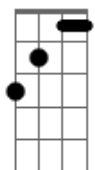

© ukulele-chords.com

Bb