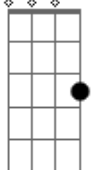

© ukulele-chords.com

C