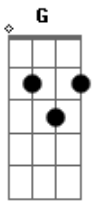

Miley Cyrus - High

tom:

F

Afinação Drop D: D A D G B E

[Primeira Parte]

Sometimes I get a little too hurt

Got my mind goin' places

It ain't wanna go

Sometimes I get a little too low

And I can't see myself

Through the fire and smoke

And you, like a neon light

Shinin' through a door

That I can't keep closed

And you, like a rolling stone

Always buildin' cities

Oh, oh ,oh, oh, oh, oh

Oh, oh, oh, oh, oh, oh, oh

I still feel high

Acordes

© ukulele-chords.com

© ukulele-chords.com

© ukulele-chords.com

© ukulele-chords.com