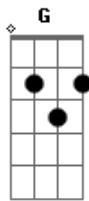

Miley Cyrus - High

tom:

F

Afinação Drop D: D A D G B E

[Primeira Parte]

Sometimes I get a little too hurt

Got my mind goin' places

It ain't wanna go

Sometimes I get a little too low

And I can't see myself

Through the fire and smoke

And you, like a neon light

Shinin' through a door

That I can't keep closed

And you, like a rolling stone

Always buildin' cities

Oh, oh ,oh, oh, oh, oh

Oh, oh, oh, oh, oh, oh, oh, oh

I still feel high

Acordes

© ukulele-chords.com

© ukulele-chords.com

© ukulele-chords.com

© ukulele-chords.com