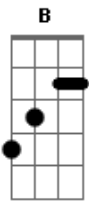

Miley Cyrus - High

tom:

F

Afinação Drop D: D A D G B E

[Primeira Parte]

Sometimes I get a little too hurt

Got my mind goin' places

It ain't wanna go

Sometimes I get a little too low

And I can't see myself

Through the fire and smoke

And you, like a neon light

Shinin' through a door

That I can't keep closed

And you, like a rolling stone

Always buildin' cities

Oh, oh ,oh, oh, oh, oh

Oh, oh, oh, oh, oh, oh, oh, oh

I still feel high

Acordes

© ukulele-chords.com

© ukulele-chords.com

© ukulele-chords.com

© ukulele-chords.com