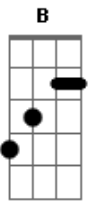

Miley Cyrus - High

tom:

F

Afinação Drop D: D A D G B E

[Primeira Parte]

Sometimes I get a little too hurt

Got my mind goin' places

It ain't wanna go

Sometimes I get a little too low

And I can't see myself

Through the fire and smoke

And you, like a neon light

Shinin' through a door

That I can't keep closed

And you, like a rolling stone

Always buildin' cities

Oh, oh ,oh, oh, oh, oh

Oh, oh, oh, oh, oh, oh, oh

I still feel high

Acordes

© ukulele-chords.com

© ukulele-chords.com

© ukulele-chords.com

© ukulele-chords.com