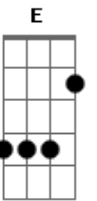

© ukulele-chords.com