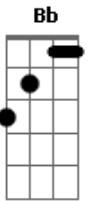

© ukulele-chords.com