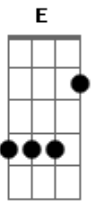

© ukulele-chords.com