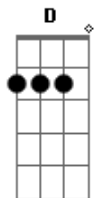

© ukulele-chords.com