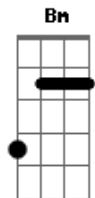

© ukulele-chords.com