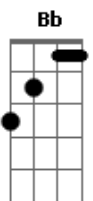

Chorus 1:
Bb
Just because I liked
F Eb
you back then
Bb
It doesn't mean I
F Eb
like you now
Bb
Just because I liked
F Eb
you back then
Bb
It doesn't mean
F Eb
I like you

Interlude: **Gm**

Verse 2:
Gm
Your problem's not for
lack of trying Cause you do
Just that you're at your
best when you're lying
Oh whoa oh oh

Refrain 2:
Eb Bb
Now you're standing here
Dm
Saying things you
think I wanted to hear
Eb
But you've got it all wrong
Bb Dm
I've already moved on my dear

(Repeat Chorus 1)

Interlude: **Bb F Gm Eb Bb Cm Gm Eb**

Bridge:
Dm Cm
When you're standing near me
Dm
I don't see so clearly
Cm
The feelings are still palpable
Eb
But when I take two steps away
Bb
It sheds some light on my day
F
Yeah, you can't go back
It's all in the past
Guess you gotta laugh at it

Chorus 2:
Eb
You're my type of
Bb
guy I guess
F
If I was stuck in East
Cm
Northumberland High
Eb
For the rest of my life
Bb
But people change
F
Thank God I did
Eb
And if there's
Bb
some confusion
F
Let me tell you
Cm
you're just delusional
Eb
Get a clue
Bb
Cause people change
F
Thank God I did
Bb F Gm Eb
Thank God I did
Bb Cm Gm Eb
Thank God I did

Outro:
Bb F
Just because I liked you back then
Gm Eb
It doesn't mean I like you now
Bb F
Just because I liked you back then
Gm
It doesn't mean I like
Eb
you doesn't mean I like you
Bb F
Just because I like you back then
Gm Eb (hold)
It doesn't mean I like you now
Rock and Roll

Acordes

© ukulele-chords.com