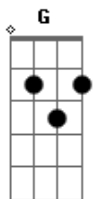

Miley Cyrus - Don't Walk Away

Tom: G
Intro: G Em C D (use palm muting) Listen to song to hear pattern

Verse 1:
G Em
I've been running
C D
In circles all day long.
G Em
I'm out of breath,
C D
but I'm still going strong.

Pre-Chorus:
C Am
I'm gonna get you, yeah, no matter what they say.
C Am C-D
You think I'm losing, but I always get my way.

Chorus:
G Em C D
Don't walk away when I'm talking to you.
G Em C D
This ain't no time or your bad attitude.
G
Don't gimme,
Em
That face.
C D
When you know I'm really down for the chase.

G
Cause my hearts already in it
Em
And I'm never gonna quit it.
C
When you finally gonna get it.
D
Don't walk away.

(Intro Chords again)

Verse 2:
G Em
You act, act like
C D
That I don't have a clue.
G Em
You think, you know it all,
C D
but I'm so onto you.

Pre-Chorus:
C Am C Am
You think you've figured out just how to win this game.
C Am C Am
I'm on your tracks, yeah, I know every move you make.

Chorus...same
D G
Dont walk away.

Acordes

© ukulele-chords.com