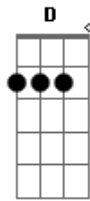

© ukulele-chords.com