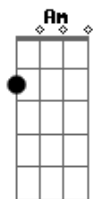

© ukulele-chords.com