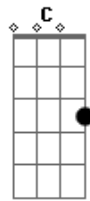

© ukulele-chords.com