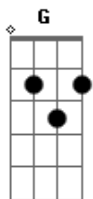

Miley Cyrus - Don't Walk Away

Tom: G
Intro: G Em C D (use palm muting) Listen to song to hear pattern

Verse 1:
G Em
I've been running
C D
In circles all day long.
G Em
I'm out of breath,
C D
but I'm still going strong.

Pre-Chorus:
C Am
I'm gonna get you, yeah, no matter what they say.
C Am C-D
You think I'm losing, but I always get my way.

Chorus:
G Em C D
Don't walk away when I'm talking to you.
G Em C D
This ain't no time or your bad attitude.
G
Don't gimme,
Em
That face.
C D
When you know I'm really down for the chase.

G
Cause my hearts already in it
Em
And I'm never gonna quit it.
C
When you finally gonna get it.
D
Don't walk away.

(Intro Chords again)

Verse 2:
G Em
You act, act like
C D
That I don't have a clue.
G Em
You think, you know it all,
C D
but I'm so onto you.

Pre-Chorus:
C Am C Am
You think you've figured out just how to win this game.
C Am C Am
I'm on your tracks, yeah, I know every move you make.

Chorus...same

D G
Dont walk away.

Acordes

© ukulele-chords.com