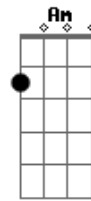

© ukulele-chords.com