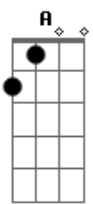

© ukulele-chords.com