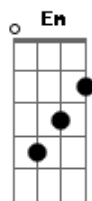

© ukulele-chords.com