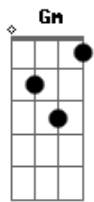

© ukulele-chords.com