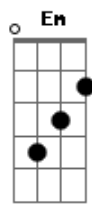

© ukulele-chords.com