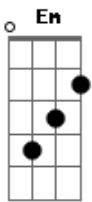

© ukulele-chords.com