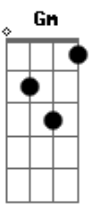

© ukulele-chords.com