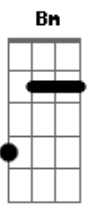

© ukulele-chords.com