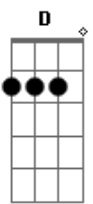

© ukulele-chords.com