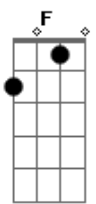

tom:
Capostraste na 3ª casa
Intro: D A Em G

[Primeira Parte]

D A Em
Flowers in hand, waiting for me
G D
Every word and poetry
A Em
Won't call me by name, only baby
G Bm
The more that you give, the less that I need

[Pré-Refrão]

A G
Everyone says I look happy
Gm
When it feels right

[Refrão]

D A
I know that you're wrong for me
Em G
Gonna wish we never met on the day I leave

Em G
'Cause they say that misery loves company

Em G
And it's not your fault I can't be what you need
Bm A G
Baby, angels like you can't fly down here with me
Gm D A Em
I'm everything they said I would be
G D
I'm everything they said I would be
[Segunda Parte]

A Em
I'll put you down slow, love you goodbye
G D
Before you let go, just one more time

A Em
Take off your clothes, pretend that it's fine
G Bm
A little more hurt won't kill you tonight
[Pré-Refrão]

A G
Mother says you don't look happy
Gm
Close your eyes
[Refrão]

D A
I know that you're wrong for me
Em G
Gonna wish we never met on the day I leave

Em G
'Cause they say that misery loves company

Em G
And it's not your fault I can't be what you need
Bm A G
Baby, angels like you can't fly down here with me
Gm
I'm everything they said I would be

(D A Em G)
(D A Em G)
(D A Em G)

[Refrão]

D A
I know that you're wrong for me
Em G
Gonna wish we never met on the day I leave

Em G
'Cause they say that misery loves company

Em G
And it's not your fault I can't be what you need
Bm A G
Baby, angels like you can't fly down here me

Bm A G
Baby, angels like you can't fly down here me

Acordes

© ukulele-chords.com