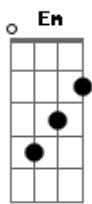

© ukulele-chords.com