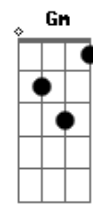

© ukulele-chords.com