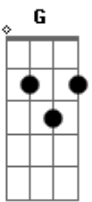

© ukulele-chords.com