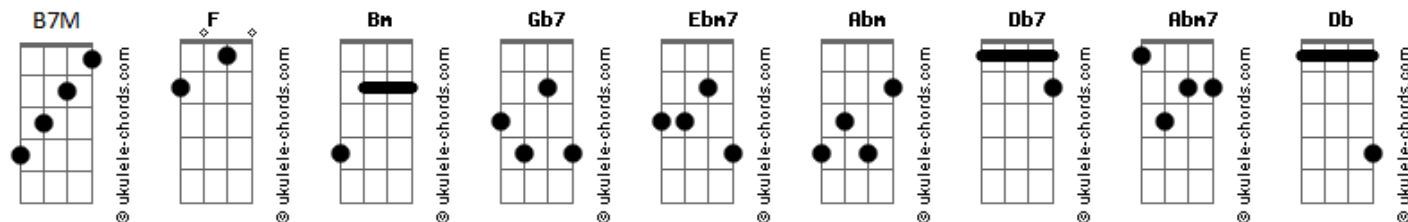

F#m7M Gb7
Caroline, you're living on the edge this time

B7M
But it ain't nothing personal, no, no

B7M
It's something that you need to know

Bm
It's problematic cosmological

F#7M
Take my hand

Ebm7
And go and lead the life that you've planned

Abm Db7
Cause you're gonna be just fine

F#7M B7M
My caroline

F#7M B7M
My caroline

[segunda parte]

F#7M
Spanish inquisition, another contradiction

F#7M
You gotta get out of this place

B7M
Cos this ain't serendipity, hell no

B7M
A made to measure tragedy

Bm
Without a fortune to be told

F#7M

Of big pipe dreams, epiphanies

I've heard them all before

B7M
But you are not a passenger, no no

B7M
Spectacular, spectacular

Bm F#7M
So let me save you from yourself because

[refrão]

F#ma7 Gb7
Caroline, you're living on the edge this time

B7M
But it ain't nothing personal, no, no

B7M
It's something that you need to know

Bm
It's problematic cosmological

F#7M
Take my hand

Ebm7
And go and lead the life that you've planned

Abm Db7
Cause you're gonna be just fine

F#7M B7M
My caroline

F#7M B7M
My caroline

[ponte]

Abm7
Can't stop running

Db
Can't stop running away

Db
This feelings got a hold of me

Abm7
Can't stop running

Abm7 Db
Can't stop running away

Db
This feeling's got a hold of me

[refrão final]

F#7M Ebm7
Caroline, come and take my hand you'll be alright

Abm7 Db7
Yeah, you're gonna be just fine

Bbm7 Ebm7 Ab7
My caroline

Abm7 Db7
Gonna be just fine

F#7M B7M
My caroline

F#7M B7M
My caroline

B7M F#7M
Gonna be just fine

Acordes