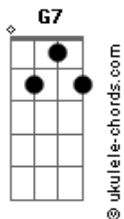

Miko - Song of Silence

tom:

Intro: C Dm7 C Dm

[Primeira Parte]

C Dm7
Why you're leaving me?
C Dm
I just wanna know why you do so
C Dm7
And I don't care if you don't like me anymore
C G7
Cause that sometimes is just part of the course
Chorus
F G C E7
But please tell me why
F G C E7
You gotta leave with nothing to say me
F G C E7
Oh I wonder what is in your mind
F G C
Cause I really, miss you all the time

(C E7 Am G)
(F G C)

[Segunda Parte]

Acordes

C Dm7
Maybe it was my fault
C Dm7
Maybe i've made you feel uncomfortable
C Dm7
I don't know how to express what i feel
C Dm G7
But i hope you can get what i mean
Chorus
F G C E7
Soo please tell me why
F G C E7
You remain in silence whatever is happening
F G C E7
Oh I want you to know that oh
F G C
I really, miss you all the time
F G C E7
Oh I wonder what is in your mind
F G C
Cause I really, miss you all the time

(F Fm7 Gm7)
(Fm7 Gm7)

[Final] C E7 Am G
F G C