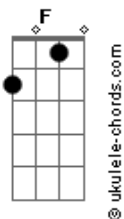

Miko - Song of Silence

tom:

Intro: C Dm7 C Dm

[Primeira Parte]

C Dm7
Why you're leaving me?
C Dm
I just wanna know why you do so
C Dm7
And I don't care if you don't like me anymore
C G7
Cause that sometimes is just part of the course
Chorus
F G C E7
But please tell me why
F G C E7
You gotta leave with nothing to say me
F G C E7
Oh I wonder what is in your mind
F G C
Cause I really, miss you all the time

(C E7 Am G)
(F G C)

[Segunda Parte]

Acordes

C Dm7
Maybe it was my fault
C Dm7
Maybe i've made you feel uncomfortable
C Dm7
I don't know how to express what i feel
C Dm G7
But i hope you can get what i mean
Chorus
F G C E7
Soo please tell me why
F G C E7
You remain in silence whatever is happening
F G C E7
Oh I want you to know that oh
F G C
I really, miss you all the time
F G C E7
Oh I wonder what is in your mind
F G C
Cause I really, miss you all the time

(F Fm7 Gm7)
(Fm7 Gm7)

[Final] C E7 Am G
F G C