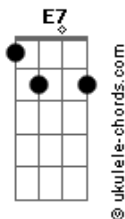

Miko - Song of Silence

tom:

Intro: C Dm7 C Dm

[Primeira Parte]

C Dm7
Why you're leaving me?
C Dm
I just wanna know why you do so
C Dm7
And I don't care if you don't like me anymore
C G7
Cause that sometimes is just part of the course
Chorus
F G C E7
But please tell me why
F G C E7
You gotta leave with nothing to say me
F G C E7
Oh I wonder what is in your mind
F G C
Cause I really, miss you all the time

(C E7 Am G)
(F G C)

[Segunda Parte]

Acordes

C Dm7
Maybe it was my fault
C Dm7
Maybe i've made you feel uncomfortable
C Dm7
I don't know how to express what i feel
C Dm G7
But i hope you can get what i mean
Chorus
F G C E7
Soo please tell me why
F G C E7
You remain in silence whatever is happening
F G C E7
Oh I want you to know that oh
F G C
I really, miss you all the time
F G C E7
Oh I wonder what is in your mind
F G C
Cause I really, miss you all the time