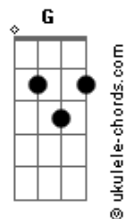

Miko - Song of Silence

tom:

Intro: C Dm7 C Dm

[Primeira Parte]

C Dm7
Why you're leaving me?
C Dm
I just wanna know why you do so
C Dm7
And I don't care if you don't like me anymore
C G7
Cause that sometimes is just part of the course
Chorus
F G C E7
But please tell me why
F G C E7
You gotta leave with nothing to say me
F G C E7
Oh I wonder what is in your mind
F G C
Cause I really, miss you all the time

(C E7 Am G)
(F G C)

[Segunda Parte]

Acordes

C Dm7
Maybe it was my fault
C Dm7
Maybe i've made you feel uncomfortable
C Dm7
I don't know how to express what i feel
C Dm G7
But i hope you can get what i mean
Chorus
F G C E7
Soo please tell me why
F G C E7
You remain in silence whatever is happening
F G C E7
Oh I want you to know that oh
F G C
I really, miss you all the time
F G C E7
Oh I wonder what is in your mind
F G C
Cause I really, miss you all the time

(F Fm7 Gm7)
(Fm7 Gm7)

[Final] C E7 Am G
F G C