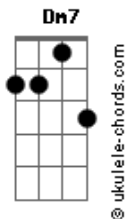

Miko - Song of Silence

tom:

Intro: C Dm7 C Dm

[Primeira Parte]

C Dm7
Why you're leaving me?
C Dm
I just wanna know why you do so
C Dm7
And I don't care if you don't like me anymore
C G7
Cause that sometimes is just part of the course
Chorus
F G C E7
But please tell me why
F G C E7
You gotta leave with nothing to say me
F G C E7
Oh I wonder what is in your mind
F G C
Cause I really, miss you all the time

(C E7 Am G)
(F G C)

[Segunda Parte]

Acordes

C Dm7
Maybe it was my fault
C Dm7
Maybe i've made you feel uncomfortable
C Dm7
I don't know how to express what i feel
C Dm G7
But i hope you can get what i mean
Chorus
F G C E7
Soo please tell me why
F G C E7
You remain in silence whatever is happening
F G C E7
Oh I want you to know that oh
F G C
I really, miss you all the time
F G C E7
Oh I wonder what is in your mind
F G C
Cause I really, miss you all the time