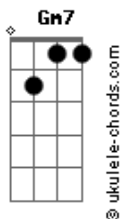

Miko - Song of Silence

tom:

Intro: C Dm7 C Dm

[Primeira Parte]

C Dm7
Why you're leaving me?
C Dm
I just wanna know why you do so
C Dm7
And I don't care if you don't like me anymore
C G7
Cause that sometimes is just part of the course
Chorus
F G C E7
But please tell me why
F G C E7
You gotta leave with nothing to say me
F G C E7
Oh I wonder what is in your mind
F G C
Cause I really, miss you all the time

(C E7 Am G)
(F G C)

[Segunda Parte]

Acordes

C Dm7
Maybe it was my fault
C Dm7
Maybe i've made you feel uncomfortable
C Dm7
I don't know how to express what i feel
C Dm G7
But i hope you can get what i mean
Chorus
F G C E7
Soo please tell me why
F G C E7
You remain in silence whatever is happening
F G C E7
Oh I want you to know that oh
F G C
I really, miss you all the time
F G C E7
Oh I wonder what is in your mind
F G C
Cause I really, miss you all the time

(F Fm7 Gm7)
(Fm7 Gm7)

[Final] C E7 Am G
F G C