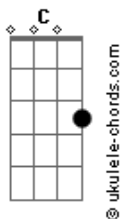

Miko - Song of Silence

tom:

Intro: C Dm7 C Dm

[Primeira Parte]

C Dm7
Why you're leaving me?
C Dm
I just wanna know why you do so
C Dm7
And I don't care if you don't like me anymore
C G7
Cause that sometimes is just part of the course
Chorus
F G C E7
But please tell me why
F G C E7
You gotta leave with nothing to say me
F G C E7
Oh I wonder what is in your mind
F G C
Cause I really, miss you all the time

(C E7 Am G)
(F G C)

[Segunda Parte]

Acordes

C Dm7
Maybe it was my fault
C Dm7
Maybe i've made you feel uncomfortable
C Dm7
I don't know how to express what i feel
C Dm G7
But i hope you can get what i mean
Chorus
F G C E7
Soo please tell me why
F G C E7
You remain in silence whatever is happening
F G C E7
Oh I want you to know that oh
F G C
I really, miss you all the time
F G C E7
Oh I wonder what is in your mind
F G C
Cause I really, miss you all the time

(F Fm7 Gm7)
(Fm7 Gm7)

[Final] C E7 Am G
F G C