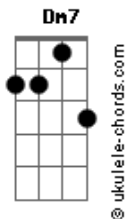

Miko - Song of Silence

tom:

Intro: C Dm7 C Dm

[Primeira Parte]

C Dm7
Why you're leaving me?
C Dm
I just wanna know why you do so
C Dm7
And I don't care if you don't like me anymore
C G7
Cause that sometimes is just part of the course
Chorus
F G C E7
But please tell me why
F G C E7
You gotta leave with nothing to say me
F G C E7
Oh I wonder what is in your mind
F G C
Cause I really, miss you all the time

(C E7 Am G)
(F G C)

[Segunda Parte]

Acordes

C Dm7
Maybe it was my fault
C Dm7
Maybe i've made you feel uncomfortable
C Dm7
I don't know how to express what i feel
C Dm G7
But i hope you can get what i mean
Chorus
F G C E7
Soo please tell me why
F G C E7
You remain in silence whatever is happening
F G C E7
Oh I want you to know that oh
F G C
I really, miss you all the time
F G C E7
Oh I wonder what is in your mind
F G C
Cause I really, miss you all the time

(F Fm7 Gm7)
(Fm7 Gm7)

[Final] C E7 Am G
F G C