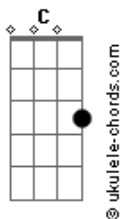

Miko - Song of Silence

tom:

Intro: C Dm7 C Dm

[Primeira Parte]

C Dm7
Why you're leaving me?
C Dm
I just wanna know why you do so
C Dm7
And I don't care if you don't like me anymore
C G7
Cause that sometimes is just part of the course
Chorus
F G C E7
But please tell me why
F G C E7
You gotta leave with nothing to say me
F G C E7
Oh I wonder what is in your mind
F G C
Cause I really, miss you all the time

(C E7 Am G)
(F G C)

[Segunda Parte]

Acordes

C Dm7
Maybe it was my fault
C Dm7
Maybe i've made you feel uncomfortable
C Dm7
I don't know how to express what i feel
C Dm G7
But i hope you can get what i mean
Chorus
F G C E7
Soo please tell me why
F G C E7
You remain in silence whatever is happening
F G C E7
Oh I want you to know that oh
F G C
I really, miss you all the time
F G C E7
Oh I wonder what is in your mind
F G C
Cause I really, miss you all the time