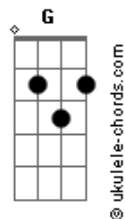

Miko - Song of Silence

tom:

Intro: C Dm7 C Dm

[Primeira Parte]

C Dm7
Why you're leaving me?
C Dm
I just wanna know why you do so
C Dm7
And I don't care if you don't like me anymore
C G7
Cause that sometimes is just part of the course
Chorus
F G C E7
But please tell me why
F G C E7
You gotta leave with nothing to say me
F G C E7
Oh I wonder what is in your mind
F G C
Cause I really, miss you all the time

(C E7 Am G)
(F G C)

[Segunda Parte]

Acordes

C Dm7
Maybe it was my fault
C Dm7
Maybe i've made you feel uncomfortable
C Dm7
I don't know how to express what i feel
C Dm G7
But i hope you can get what i mean
Chorus
F G C E7
Soo please tell me why
F G C E7
You remain in silence whatever is happening
F G C E7
Oh I want you to know that oh
F G C
I really, miss you all the time
F G C E7
Oh I wonder what is in your mind
F G C
Cause I really, miss you all the time