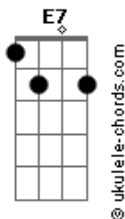

Miko - Song of Silence

tom:

Intro: C Dm7 C Dm

[Primeira Parte]

C Dm7
Why you're leaving me?
C Dm
I just wanna know why you do so
C Dm7
And I don't care if you don't like me anymore
C G7
Cause that sometimes is just part of the course
Chorus
F G C E7
But please tell me why
F G C E7
You gotta leave with nothing to say me
F G C E7
Oh I wonder what is in your mind
F G C
Cause I really, miss you all the time

(C E7 Am G)
(F G C)

[Segunda Parte]

Acordes

C Dm7
Maybe it was my fault
C Dm7
Maybe i've made you feel uncomfortable
C Dm7
I don't know how to express what i feel
C Dm G7
But i hope you can get what i mean
Chorus
F G C E7
Soo please tell me why
F G C E7
You remain in silence whatever is happening
F G C E7
Oh I want you to know that oh
F G C
I really, miss you all the time
F G C E7
Oh I wonder what is in your mind
F G C
Cause I really, miss you all the time

(F Fm7 Gm7)
(Fm7 Gm7)

[Final] C E7 Am G
F G C