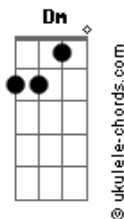

Miko - Song of Silence

tom:

Intro: C Dm7 C Dm

[Primeira Parte]

C Dm7
Why you're leaving me?
C Dm
I just wanna know why you do so
C Dm7
And I don't care if you don't like me anymore
C G7
Cause that sometimes is just part of the course
Chorus
F G C E7
But please tell me why
F G C E7
You gotta leave with nothing to say me
F G C E7
Oh I wonder what is in your mind
F G C
Cause I really, miss you all the time

(C E7 Am G)
(F G C)

[Segunda Parte]

Acordes

C Dm7
Maybe it was my fault
C Dm7
Maybe i've made you feel uncomfortable
C Dm7
I don't know how to express what i feel
C Dm G7
But i hope you can get what i mean
Chorus
F G C E7
Soo please tell me why
F G C E7
You remain in silence whatever is happening
F G C E7
Oh I want you to know that oh
F G C
I really, miss you all the time
F G C E7
Oh I wonder what is in your mind
F G C
Cause I really, miss you all the time