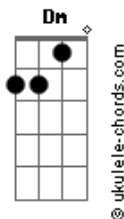

Miko - Song of Silence

tom:

Intro: C Dm7 C Dm

[Primeira Parte]

C Dm7
Why you're leaving me?
C Dm
I just wanna know why you do so
C Dm7
And I don't care if you don't like me anymore
C G7
Cause that sometimes is just part of the course
Chorus
F G C E7
But please tell me why
F G C E7
You gotta leave with nothing to say me
F G C E7
Oh I wonder what is in your mind
F G C
Cause I really, miss you all the time

(C E7 Am G)
(F G C)

[Segunda Parte]

Acordes

C Dm7
Maybe it was my fault
C Dm7
Maybe i've made you feel uncomfortable
C Dm7
I don't know how to express what i feel
C Dm G7
But i hope you can get what i mean
Chorus
F G C E7
Soo please tell me why
F G C E7
You remain in silence whatever is happening
F G C E7
Oh I want you to know that oh
F G C
I really, miss you all the time
F G C E7
Oh I wonder what is in your mind
F G C
Cause I really, miss you all the time

(F Fm7 Gm7)
(Fm7 Gm7)

[Final] C E7 Am G
F G C