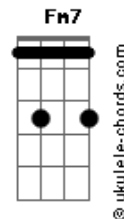

Miko - Song of Silence

tom:

Intro: C Dm7 C Dm

[Primeira Parte]

C Dm7
Why you're leaving me?
C Dm
I just wanna know why you do so
C Dm7
And I don't care if you don't like me anymore
C G7
Cause that sometimes is just part of the course
Chorus
F G C E7
But please tell me why
F G C E7
You gotta leave with nothing to say me
F G C E7
Oh I wonder what is in your mind
F G C
Cause I really, miss you all the time

(C E7 Am G)
(F G C)

[Segunda Parte]

Acordes

C Dm7
Maybe it was my fault
C Dm7
Maybe i've made you feel uncomfortable
C Dm7
I don't know how to express what i feel
C Dm G7
But i hope you can get what i mean
Chorus
F G C E7
Soo please tell me why
F G C E7
You remain in silence whatever is happening
F G C E7
Oh I want you to know that oh
F G C
I really, miss you all the time
F G C E7
Oh I wonder what is in your mind
F G C
Cause I really, miss you all the time