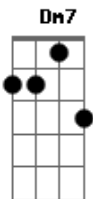

© ukulele-chords.com