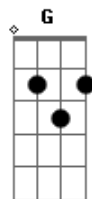

© ukulele-chords.com