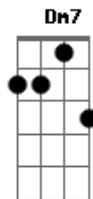

© ukulele-chords.com