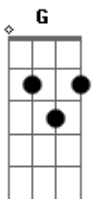

© ukulele-chords.com