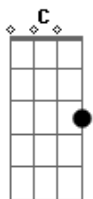

Mikky Ekko - Who Are You, Really?

Tom: C

Who Are You, Really? - Mikky Ekko
Intro: Drums

Then Bass tabbed for guitar:

Capo 1

Verse 1

So you're feeling tied up to a sense of control
And make decisions that you think are your own
You are a stranger here, why have you come?
Why have you come, lift me higher,
let me look at the sun, look at the sun
and once I hear them clearly, say

[Chorus]

Who, who are you really?

Am Em F G
And where, where are you going?
Am Em F G
I've got nothing left to prove
Am Em F G
Cause I've got nothing left to lose
Am Em F G
See me bare my teeth for you
Am Em F G
Who, who are you?

[Am interlude with bass from intro]

Now you're moving on and you say you're alone
Suspicious that this string is moving your bones
We are the fire, we see how they run
See how they run, lift me higher,
let me look at the sun, look at the sun
and once I hear them clearly, say

[Chorus x2]

Acordes

© ukulele-chords.com