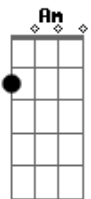

© ukulele-chords.com