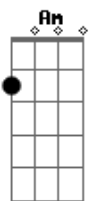

© ukulele-chords.com