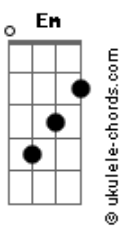

Miki Matsubara - Stay With Me

tom:

G
C7M

To you
Yes my love
To you

Yes my love
To you you
To you

Watashi wa watashi anata wa anata to
Yuube itteta sonna ki mo suru wa
Gurei no shakeeto ni mioboe ga aru ko-hi- no shimi
Ai kwarazu nanone show window ni futari utsureba

Stay with me Mayonaka no door wo tataki
Kaeranaide to naita a no kisetsu ga ima me no mae
Stay with me Kuchiguse wo ii nagara
Futari no toki wo daite mada wasurezu

Acordes

D G
Daiji ni shiteita
Am Koi to ai to wa chigau mono da yo to
Am Yuube iwareta sonna ki mo suru wa
Am B7 Em C7M Am
Nidome no fuyu ga kite hanarete itta anata no kokoro
B7 Em C7M Am D
Furi kaereba itsumo soko ni anata wo kanjiteita no

C7M B7
Stay with me Mayonaka no door wo tataki
Em Am D
Kokoro ni ana ga aita ano kisetsu ga ima me no mae
C7M B7
Stay with me Sabishisa magirawashite
Em Am D G
Oita record no hari onaji melody kurikaeshiteita
[Solo] C7M B7 Em Am D

C7M B7
Stay with me Mayonaka no door wo tataki
Em Am D
Kaeranaide to naita ano kisetsu ga ima me no mae
C7M B7
Stay with me Kuchiguse wo ii nagara
Em Am D
Futari no toki wo daite mada wasurezu atatameteta