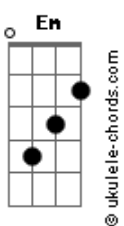

Miki Matsubara - Stay With Me

tom:

G
C7M

To you
Yes my love
To you
Yes my love
To you you
To you

Watashi wa watashi anata wa anata to
Yuube itteta sonna ki mo suru wa
Gurei no shakeeto ni mioboe ga aru ko-hi- no shimi
Ai kwarazu nanone show window ni futari utsureba

Stay with me Mayonaka no door wo tataki
Kaeranaide to naita a no kisetsu ga ima me no mae
Stay with me Kuchiguse wo ii nagara
Futari no toki wo daite mada wasurezu

Acordes

D G
Daiji ni shiteita
Am Koi to ai to wa chigau mono da yo to
Am Yuube iwareta sonna ki mo suru wa
Am B7 Em C7M Am
Nidome no fuyu ga kite hanarete itta anata no kokoro
B7 Em C7M Am D
Furi kaereba itsumo soko ni anata wo kanjiteita no

C7M B7
Stay with me Mayonaka no door wo tataki
Em Am D
Kokoro ni ana ga aita ano kisetsu ga ima me no mae
C7M B7
Stay with me Sabishisa magirawashite
Em Am D G
Oita record no hari onaji melody kurikaeshiteita
[Solo] C7M B7 Em Am D

C7M B7
Stay with me Mayonaka no door wo tataki
Em Am D
Kaeranaide to naita ano kisetsu ga ima me no mae
C7M B7
Stay with me Kuchiguse wo ii nagara
Em Am D
Futari no toki wo daite mada wasurezu atatameteta