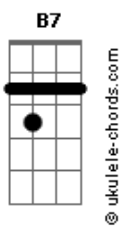

Miki Matsubara - Stay With Me

tom:

G
C7M

To you
Yes my love
To you

Yes my love
To you you
To you

Watashi wa watashi anata wa anata to
Yuube itteta sonna ki mo suru wa
Gurei no shakeeto ni mioboe ga aru ko-hi- no shimi
Ai kwarazu nanone show window ni futari utsureba

Stay with me Mayonaka no door wo tataki
Kaeranaide to naita a no kisetsu ga ima me no mae
Stay with me Kuchiguse wo ii nagara
Futari no toki wo daite mada wasurezu

Acordes

D G
Daiji ni shiteita
Am Koi to ai to wa chigau mono da yo to
Am Yuube iwareta sonna ki mo suru wa
Am B7 Em C7M Am
Nidome no fuyu ga kite hanarete itta anata no kokoro
B7 Em C7M Am D
Furi kaereba itsumo soko ni anata wo kanjiteita no

C7M B7
Stay with me Mayonaka no door wo tataki
Em Am D
Kokoro ni ana ga aita ano kisetsu ga ima me no mae
C7M B7
Stay with me Sabishisa magirawashite
Em Am D G
Oita record no hari onaji melody kurikaeshiteita
[Solo] C7M B7 Em Am D

C7M B7
Stay with me Mayonaka no door wo tataki
Em Am D
Kaeranaide to naita ano kisetsu ga ima me no mae
C7M B7
Stay with me Kuchiguse wo ii nagara
Em Am D
Futari no toki wo daite mada wasurezu atatameteta