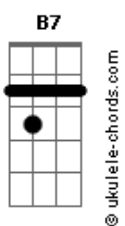

Miki Matsubara - Stay With Me

tom:

G
C7M

To you
Yes my love
To you
Yes my love
To you you
To you

Watashi wa watashi anata wa anata to
Yuube itteta sonna ki mo suru wa
Gurei no shakeeto ni mioboe ga aru ko-hi- no shimi
Ai kwarazu nanone show window ni futari utsureba

Stay with me Mayonaka no door wo tataki
Kaeranaide to naita a no kisetsu ga ima me no mae
Stay with me Kuchiguse wo ii nagara
Futari no toki wo daite mada wasurezu

Acordes

D G
Daiji ni shiteita
Am Koi to ai to wa chigau mono da yo to
Am Yuube iwareta sonna ki mo suru wa
Am B7 Em C7M Am
Nidome no fuyu ga kite hanarete itta anata no kokoro
B7 Em C7M Am D
Furi kaereba itsumo soko ni anata wo kanjiteita no

C7M B7
Stay with me Mayonaka no door wo tataki
Em Am D
Kokoro ni ana ga aita ano kisetsu ga ima me no mae
C7M B7
Stay with me Sabishisa magirawashite
Em Am D G
Oita record no hari onaji melody kurikaeshiteita
[Solo] C7M B7 Em Am D

C7M B7
Stay with me Mayonaka no door wo tataki
Em Am D
Kaeranaide to naita ano kisetsu ga ima me no mae
C7M B7
Stay with me Kuchiguse wo ii nagara
Em Am D
Futari no toki wo daite mada wasurezu atatameteta