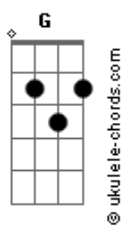

Miki Matsubara - Stay With Me

tom:

G
C7M

To you
Yes my love
To you

Yes my love
To you you
To you

Watashi wa watashi anata wa anata to
Yuube itteta sonna ki mo suru wa
Gurei no shakeeto ni mioboe ga aru ko-hi- no shimi
Ai kwarazu nanone show window ni futari utsureba

Stay with me Mayonaka no door wo tataki
Kaeranaide to naita a no kisetsu ga ima me no mae
Stay with me Kuchiguse wo ii nagara
Futari no toki wo daite mada wasurezu

Acordes

D G
Daiji ni shiteita
Am Koi to ai to wa chigau mono da yo to
Am Yuube iwareta sonna ki mo suru wa
Am B7 Em C7M Am
Nidome no fuyu ga kite hanarete itta anata no kokoro
B7 Em C7M Am D
Furi kaereba itsumo soko ni anata wo kanjiteita no

C7M B7
Stay with me Mayonaka no door wo tataki
Em Am D
Kokoro ni ana ga aita ano kisetsu ga ima me no mae
C7M B7
Stay with me Sabishisa magirawashite
Em Am D G
Oita record no hari onaji melody kurikaeshiteita
[Solo] C7M B7 Em Am D

C7M B7
Stay with me Mayonaka no door wo tataki
Em Am D
Kaeranaide to naita ano kisetsu ga ima me no mae
C7M B7
Stay with me Kuchiguse wo ii nagara
Em Am D
Futari no toki wo daite mada wasurezu atatameteta