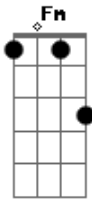

© ukulele-chords.com