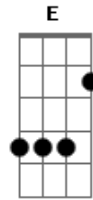

© ukulele-chords.com