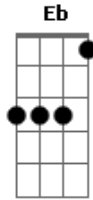

© ukulele-chords.com