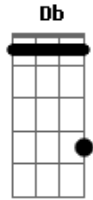

© ukulele-chords.com