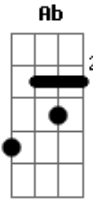

© ukulele-chords.com