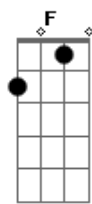

© ukulele-chords.com