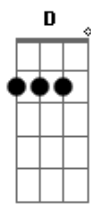

© ukulele-chords.com