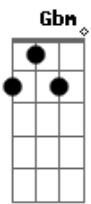

© ukulele-chords.com