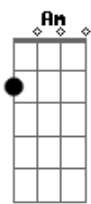

© ukulele-chords.com