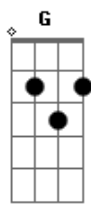

© ukulele-chords.com