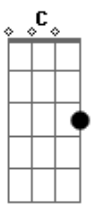

G C
Crumpled bits of paper filled with imperfect thought
G C
Stilted conversations I'm afraid that's all we've got
F
You say you just don't see it He says it's perfect sense
Am
You just can't get agreement in this present tense
D G
We all talk a different language Talking in defence

[Refrão]

G C
Say it loud, say it clear
Am D G
You can listen as well as you hear
G C
It's too late when we die
Am D G
To admit we don't see eye to eye

[Segunda Parte]

G C
So we open up a quarrel between the present and the past
G C
We only sacrifice the future It's the bitterness that lasts
F (F)
So don't yield to the fortunes you sometimes see as fate

Am
It may have a new perspective on a different day
D
And if you don't give up, and don't give in You may just be OK. G

[Refrão]

G C
Say it loud, say it clear
Am D G
You can listen as well as you hear
G C
It's too late when we die
Am D G
To admit we don't see eye to eye

[Terceira Parte]

G C
I wasn't there that morning when my father passed away
G C
I didn't get to tell him all the things I had to say
F (F)
I think I caught his spirit later that same year
Am (Am)
I'm sure I heard his echo in my baby's new born tears
D G
I just wish I could have told him in the living years

[Refrão]

G C
Say it loud, say it clear
Am D G
You can listen as well as you hear
G C
It's too late when we die
Am D G
To admit we don't see eye to eye

G C
Say it loud, say it clear
Am D G
You can listen as well as you hear
G C
It's too late when we die
Am D G
To admit we don't see eye to eye

Acordes

© ukulele-chords.com