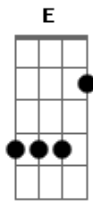

© ukulele-chords.com