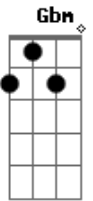

© ukulele-chords.com