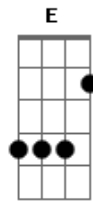

© ukulele-chords.com