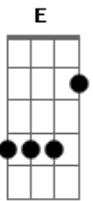

© ukulele-chords.com