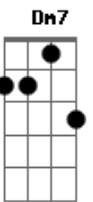

© ukulele-chords.com