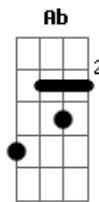

Bette Midler - Superstar

Tom: Ab

Intro: Fm Db Bbm Fm C

Fm Eb Db Ab
Long ago and oh, so far away
I fell in love with you before the second show C
Fm Eb Db Ab
Your guitar it sounds so sweet and clear
But you're not really here, it's just the radio C
Db Ab Bbm
Don't you remember you told me you loved me, baby
Db Ab Bbm
You said you'd be coming back this way again, baby
Db Cm Bb, Ab
Baby, baby, baby, oh baby
Bbm Fm
I love you, I really do

Interlude: (Fm Db Bbm Fm C)

Fm Eb Db Ab
Loneliness is such a sad affair

Bbm Eb C
And I can hardly wait to be with you again
Fm Eb Db Ab
What to say to make you come again
Bbm Eb
C
Come back to me again and play your sad guitar
Db Cm Bbm
Ab
Don't you remember you told me you loved me, baby
Db Cm Bbm
Ab
You said you'd be coming back this way again, baby
Db Cm Bb, Ab
Baby, baby, baby, baby, oh baby
Bbm Fm
I love you, I really do
Db Cm Bbm
Ab
Don't you remember you told me you loved me, baby
Db Cm Bbm
Ab
You said you'd be coming back this way again, baby
Db Cm Bb, Ab
Baby, baby, baby, baby, oh baby
Bbm Fm C
I love you, I really do

Acordes

© ukulele-chords.com