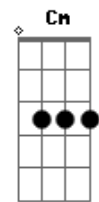

© ukulele-chords.com