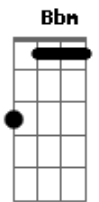

© ukulele-chords.com