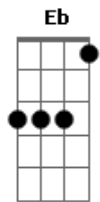

© ukulele-chords.com