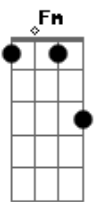

© ukulele-chords.com