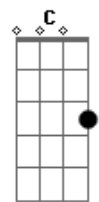

© ukulele-chords.com