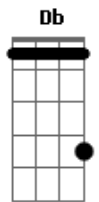

© ukulele-chords.com