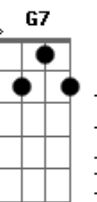

© ukulele-chords.com