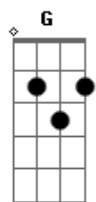

Bette Midler - Pennies From Heaven

Tom: G

G Bm A A7
Ev'ry time it rains, it rains
C D7
Pennies from heaven
G Bm A A7
Don't you know each cloud contains
C D7
Pennies from heaven
G7 C G7/13- C E7
You'll find your fortune falling all over town
A7 D D7 D D7

Be sure that your umbrella is upside down
G Bm A A7
Trade them for a package of
C D7
Sunshine and flowers
G Bm G G7 C
If you want the things you love
C Am
You must have showers
C C Am Em B7/13- C C Bm7 E7
So when you hear it thunder, don't run under a tree
Bm7 A7 D7 G Gdim D7 G
There'll be pennies from heaven for you and me

Acordes

© ukulele-chords.com