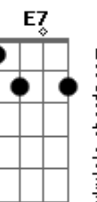

© ukulele-chords.com