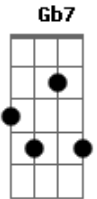

© ukulele-chords.com