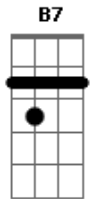

© ukulele-chords.com