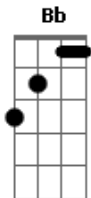

© ukulele-chords.com

© ukulele-chords.com