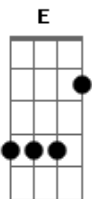

© ukulele-chords.com