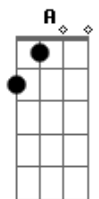

Mick Jagger - Put Me In The Trash

Tom: A

Intro: A Gbm E D B D B A A Gbm E D B D B A

A
Yeah you put me in the trash
Yeah you gave me up for lost
Now I see that you're doing alright
Take a look at me and count the cost
Baby can't you see..... I'm short on greens
A Gbm E D B D B A
I am your long lost man, you don't recognize me

Sequência igual a intro: A Gbm E D B D B A A Gbm E D B D B A

A
I used to load you up with cash
I used to dress you like a dream
All the fancy food, you always wolfed it down
Yeah but you never made a scene
Baby can't you see..... I'm no fantasy
A Gbm E D B D B A

I am your long lost man, you don't recognize me

Sequência igual a intro: A Gbm E D B D B A A Gbm E D B D B A

A Dbm D B E
Standing around in the rain, with my hands froze
A Dbm D B E
Looking around for small change in your window
A D A
Out in the cold once again, write out a cheque for old flames
A D E
Pity for old time sake, I'll make your heart glow

Base do Solo: A D A Gbm D E

Repete até o final: A Gbm E D B D B A

Yeah, I'm your long lost man, don't you recognize me
Gimme some money baby, I'm broke
Why don't you, why don't you dig right down in your purse
And gimme some dough
Yeah don't you remember me baby
Don't you remember all those Jean Paul Gaultier dresses
I bought you and all those tickets to the opera

What about that bright red ferrari I bought you now
And all those, and all those shoes
Yeah I know it's the recession baby, but give me some money
Yeah come on now be generous
Oh yeah alright

Acordes

© ukulele-chords.com