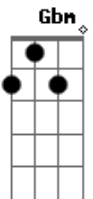

© ukulele-chords.com

© ukulele-chords.com