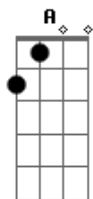

Mick Jagger - Put Me In The Trash

Tom: A

Intro: A Gbm E D B D B A A Gbm E D B D B A

A
Yeah you put me in the trash
Yeah you gave me up for lost
Now I see that you're doing alright
Take a look at me and count the cost
Baby can't you see..... I'm short on greens
A Gbm E D B D B A I am your long lost man, you don't recognize me

Sequência igual a intro: A Gbm E D B D B A A Gbm E D B D B A

A
I used to load you up with cash
I used to dress you like a dream
All the fancy food, you always wolfed it down
Yeah but you never made a scene
Baby can't you see..... I'm no fantasy
A Gbm E D B D B A

I am your long lost man, you don't recognize me

Sequência igual a intro: A Gbm E D B D B A A Gbm E D B D B A

A Dbm D B E
Standing around in the rain, with my hands froze
A Dbm D B E
Looking around for small change in your window
A D A
Out in the cold once again, write out a cheque for old flames
A D E
Pity for old time sake, I'll make your heart glow

Base do Solo: A D A Gbm D E

Repete até o final: A Gbm E D B D B A

Yeah, I'm your long lost man, don't you recognize me
Gimme some money baby, I'm broke
Why don't you, why don't you dig right down in your purse
And gimme some dough
Yeah don't you remember me baby
Don't you remember all those Jean Paul Gaultier dresses
I bought you and all those tickets to the opera

What about that bright red ferrari I bought you now
And all those, and all those shoes
Yeah I know it's the recession baby, but give me some money
Yeah come on now be generous
Oh yeah alright

Acordes