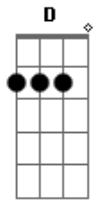

Michiru Kagemori (Sumire Morohoshi) - Ready To

tom:
Intro: Dm Ddim D
Hey! Are you ready to go?
Cause you know the way to go
Shinjitai eranda way
S? ik? The brand new world
Dare mo ga iki o hisomete ky?kai-sen o nazoritsuzuketeru

Dm Gm2 C F C
Koe nakigoe no muk? ni fumidasu anata e todoku yo
[Pré-Refrão]
Dm F Gm7 A
Isshun da tte tomaranai
C Db Bb C Dm
Seka i o kakenukete
[Refrão]
Dm F
Irodore anata-rashiku are ba
Gm Bb C Db
Itsu da tte nan do de mo kawareru
Dm F
Hatenukunobiru kage o koete
Bb C Dm Dm Dm
Take on your way mayowazu ni Go ahead!

Acordes

© ukulele-chords.com