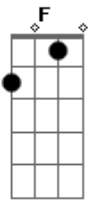

© ukulele-chords.com