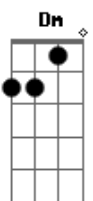

Every time we broke up I cried

Bb C D
 I'm not a sex slave
 Bb C D

I'm not a teen bitch
 Bb Dm Bb
 Go away, I'm going insane
 Dm
 Go away, you crazy
 Bb Dm C
 Go away, no, I will

Bb C D
 I can't take it anymore, I can't ou take it anymore

Every time I cheated you, did I really want to?

Every time I cried, you comforted me

Every time I fall, you look at me

Every time I told I hate you, you loved me

Acordes

© ukulele-chords.com

© ukulele-chords.com