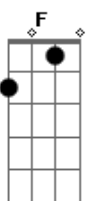

© ukulele-chords.com