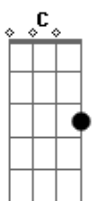

© ukulele-chords.com