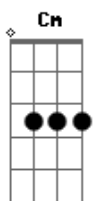

Michelly - Abusive Love

tom:
 Cm (forma dos acordes no tom de Dm)
 Afinação: D G C F A D
 Intro: Dm Bb C

Dm
 Every time I said I love you, did I really love you?

Every time we kissed, it was bitter

Every time we foughted, it was a great sincerity

Every time we broke up I cried

Bb C D
 I'm not a sex slave
 Bb C D

I'm not a teen bitch
 Bb Dm Bb
 Go away, I'm going insane
 Dm
 Go away, you crazy
 Bb Dm C
 Go away, no, I will

Bb C D
 I can't take it anymore, I can't ou take it anymore

Every time I cheated you, did I really want to?

Every time I cried, you comforted me

Every time I fall, you look at me

Every time I told I hate you, you loved me

Acordes

© ukulele-chords.com

© ukulele-chords.com