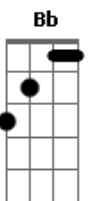

© ukulele-chords.com