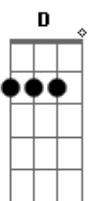

Every time we broke up I cried

Bb C D
 I'm not a sex slave
 Bb C D

I'm not a teen bitch
 Bb Dm Bb
 Go away, I'm going insane
 Dm
 Go away, you crazy
 Bb Dm C
 Go away, no, I will

Bb C D
 I can't take it anymore, I can't ou take it anymore

Every time I cheated you, did I really want to?

Every time I cried, you comforted me

Every time I fall, you look at me

Every time I told I hate you, you loved me

Acordes

© ukulele-chords.com

© ukulele-chords.com