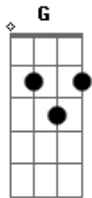

© ukulele-chords.com