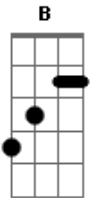

© ukulele-chords.com

© ukulele-chords.com