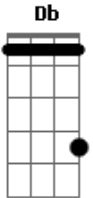

© ukulele-chords.com