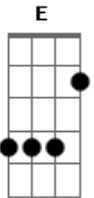

© ukulele-chords.com