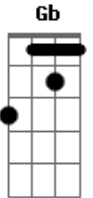

© ukulele-chords.com