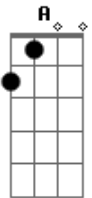

© ukulele-chords.com