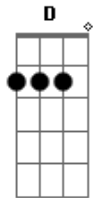

Michale Graves - Saturday Night

Tom: D

D
Ooooo
B
Oh whao-oh
G
Ooooh-ooH
A
Ohh ohhh

D B
There's 52 ways to murder anyone
G
One and two are the same,
A
And they both work as well
D
I'm coming clean for Amy,
B
Julie doesn't scream as well
G A
And the cops won't listen all night
D B
And so maybe, maybe I'll be over
G A
Just as soon as I fill them all in

G A D
And I can remember when I saw her last
G A D
We were running all around and having a blast
G A
But the back seat of the drive-in

Gb G
Is so lonely without you
A
I know when you're home

D
I was thinking about you,
B
There was was something I forgot to say
G A
I was crying on a Saturday night
D
I was out cruising without you,

B
They were playing our song
G A
Crying on Saturday night

(D B G A) (2x)

Verso:
(E Db A B)
As the moon becomes the night time
You go viciously, quietly away
I'm sitting in the bedroom,
Where we used to sit and smoke cigarettes
Now I'm watching, watching you die
I can remember when I saw her last
We were running all around and having a blast
But the back seat of the drive-in
Is so lonely without you
I know when you're home

Acordes