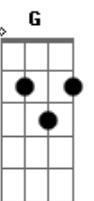

© ukulele-chords.com