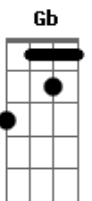

© ukulele-chords.com