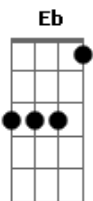

Michale Graves - Almost Home

Tom: D

Afinação: Eb Ab Db Gb Bb

Eb (B Gb G)
 Please, please believe
 Can't you see
 This is not me

(B Gb G)
 Weep, weep next to me
 Eternity
 We bleed, bleed from me
 And you'll be free, yeah, free

D **Db**
 Is someone here again
 They always come around
D **Db**
 See the other side, reality
B **G**

The illness of the clowns

(B Gb G)
 (B Gb G)
 Sleep, children sleep
 Their cries and plea's
 Help me, help me

D **Db**
 Is someone here again
B **G** **A**
 They always come around
D **Db**
 See the other side, reality
B **G**
 The illness of the clowns

(B Gb G)
 (B Gb G)
 Freezing, falling, hang on

Acordes

© ukulele-chords.com