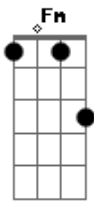

© ukulele-chords.com

© ukulele-chords.com