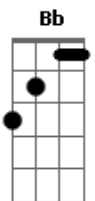

© ukulele-chords.com