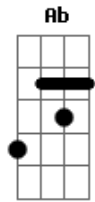

© ukulele-chords.com

© ukulele-chords.com