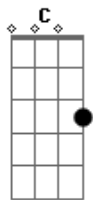

Michael W. Smith - Escape Your Love

Tom: C
Intro: 2x G Bm7 Am D

G Bm7
It's like staring at the sky above
Am D

G Bm7
When I look in your eyes
Where in the world did you come from
Am D D D
You're so beautiful and I know

Refrão:
G
I can't escape your love
Bm7
Escape your love
Am D
Escape your love

G Bm7
Everytime I turn around you're there
Am D
I get a feeling that won't go away
G Bm7
Nothing else in this whole world compares
Am D D D
You're surrounding me and I know

Solo 2x: G Bm7 Am7 D

Am Em
And in the largest crowd
Dm7 F
Your face is all I see
Am Em
I hope you know by now
Dm7
That I just can't escape

Acordes

© ukulele-chords.com

© ukulele-chords.com

© ukulele-chords.com