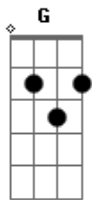

Michael W. Smith - Escape Your Love

Tom: C
Intro: 2x G Bm7 Am D

G Bm7
It's like staring at the sky above
Am D

G Bm7
When I look in your eyes
Where in the world did you come from
Am D D D
You're so beautiful and I know

Refrão:
G
I can't escape your love
Bm7
Escape your love
Am D
Escape your love

G Bm7
Everytime I turn around you're there
Am D
I get a feeling that won't go away
G Bm7
Nothing else in this whole world compares
Am D D D
You're surrounding me and I know

Solo 2x: G Bm7 Am7 D

Am Em
And in the largest crowd
Dm7 F
Your face is all I see
Am Em
I hope you know by now
Dm7
That I just can't escape

Acordes

© ukulele-chords.com

© ukulele-chords.com

© ukulele-chords.com