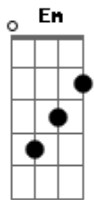

© ukulele-chords.com