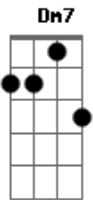

© ukulele-chords.com