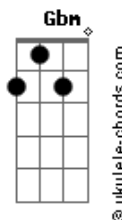

Michael Ramos - Always Have a Hope To Find a Master

tom:

Intro: C
[Primeira Parte]

C E7
In this walk I'm living, a hundred million light away from you
Am Am
That's why I sift through the rubbish of your arms
F Gbm
It always gets hot on winter days

C E7
There will be a sign around a great master
Am Am
Only time will tell to heal the broken heart
F Gbm
I wonder how long it will take
C E7
The time of the world cup or maybe will not come

Acordes

Am Am
I will follow the precise path to fill
F Gbm
The various time has left in the chest
C E7
But not easy to live alone in this city
Am Am
Crazy as Sao Paulo with big building trade
F Gbm
What city street can I find you?
C E7
Maybe it could be on public transportation
Am Am
In city parks or culture center
F Gbm
Always have a hope to find a master