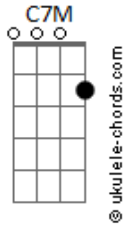

Michael Ramos - Always Have a Hope To Find a Master

tom:
Intro: C7M C

[Primeira Parte]

C7M E7
In this walk I'm living, a hundred million light away from you
Am7 Am7
That's why I sift through the rubbish of your arms
F7M Gbm7
It always gets hot on winter days

C7M E7
There will be a sign around a great master
Am7 Am7
Only time will tell to heal the broken heart
F7M Gbm7
I wonder how long it will take
C7M E7
The time of the world cup or maybe will not come

Acordes

Am7 Am7
I will follow the precise path to fill
F7M Gbm7
The various time has left in the chest
C7M E7
But not easy to live alone in this city
Am7 Am7
Crazy as Sao Paulo with big building trade
F7M Gbm7
What city street can I find you?
C7M E7
Maybe it could be on public transportation
Am7 Am7
In city parks or culture center
F7M Gbm7
Always have a hope to find a master

[Final] C7M