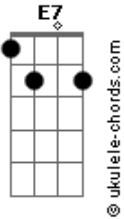

Michael Ramos - Always Have a Hope To Find a Master

tom:
Intro: C7M C

[Primeira Parte]

C7M E7
In this walk I'm living, a hundred million light away from you
Am7 Am7
That's why I sift through the rubbish of your arms
F7M Gbm7
It always gets hot on winter days

C7M E7
There will be a sign around a great master
Am7 Am7
Only time will tell to heal the broken heart
F7M Gbm7
I wonder how long it will take
C7M E7
The time of the world cup or maybe will not come

Acordes

Am7 Am7
I will follow the precise path to fill
F7M Gbm7
The various time has left in the chest
C7M E7
But not easy to live alone in this city
Am7 Am7
Crazy as Sao Paulo with big building trade
F7M Gbm7
What city street can I find you?
C7M E7
Maybe it could be on public transportation
Am7 Am7
In city parks or culture center
F7M Gbm7
Always have a hope to find a master

[Final] C7M