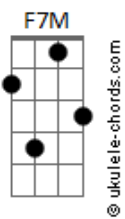

Michael Ramos - Always Have a Hope To Find a Master

tom:
Intro: C7M C

[Primeira Parte]

C7M E7
In this walk I'm living, a hundred million light away from you
Am7 Am7
That's why I sift through the rubbish of your arms
F7M Gbm7
It always gets hot on winter days

C7M E7
There will be a sign around a great master
Am7 Am7
Only time will tell to heal the broken heart
F7M Gbm7
I wonder how long it will take
C7M E7
The time of the world cup or maybe will not come

Acordes

Am7 Am7
I will follow the precise path to fill
F7M Gbm7
The various time has left in the chest
C7M E7
But not easy to live alone in this city
Am7 Am7
Crazy as Sao Paulo with big building trade
F7M Gbm7
What city street can I find you?
C7M E7
Maybe it could be on public transportation
Am7 Am7
In city parks or culture center
F7M Gbm7
Always have a hope to find a master

[Final] C7M