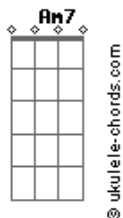

Michael Ramos - Always Have a Hope To Find a Master

Intro: **C7M** **C** tom:

[Primeira Parte]

C7M **E7**
In this walk I'm living, a hundred million light away from you
Am7 **Am7**
That's why I sift through the rubbish of your arms
F7M **Gbm7**
It always gets hot on winter days

C7M **E7**
There will be a sign around a great master
Am7 **Am7**
Only time will tell to heal the broken heart
F7M **Gbm7**
I wonder how long it will take
C7M **E7**
The time of the world cup or maybe will not come

Acordes

Am7 **Am7**
I will follow the precise path to fill
F7M **Gbm7**
The various time has left in the chest
C7M **E7**
But not easy to live alone in this city
Am7 **Am7**
Crazy as Sao Paulo with big building trade
F7M **Gbm7**
What city street can I find you?
C7M **E7**
Maybe it could be on public transportation
Am7 **Am7**
In city parks or culture center
F7M **Gbm7**
Always have a hope to find a master

[Final] **C7M**