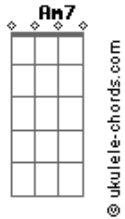

Michael Ramos - Always Have a Hope To Find a Master

tom:
Intro: C7M C

[Primeira Parte]

C7M E7
In this walk I'm living, a hundred million light away from you
Am7 Am7
That's why I sift through the rubbish of your arms
F7M Gbm7
It always gets hot on winter days

C7M E7
There will be a sign around a great master
Am7 Am7
Only time will tell to heal the broken heart
F7M Gbm7
I wonder how long it will take
C7M E7
The time of the world cup or maybe will not come

Acordes

Am7 Am7
I will follow the precise path to fill
F7M Gbm7
The various time has left in the chest
C7M E7
But not easy to live alone in this city
Am7 Am7
Crazy as Sao Paulo with big building trade
F7M Gbm7
What city street can I find you?
C7M E7
Maybe it could be on public transportation
Am7 Am7
In city parks or culture center
F7M Gbm7
Always have a hope to find a master

[Final] C7M