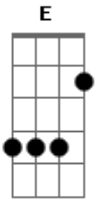

© ukulele-chords.com