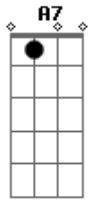

© ukulele-chords.com