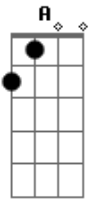

© ukulele-chords.com