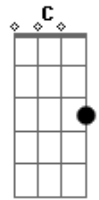

© ukulele-chords.com