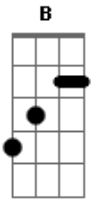

© ukulele-chords.com